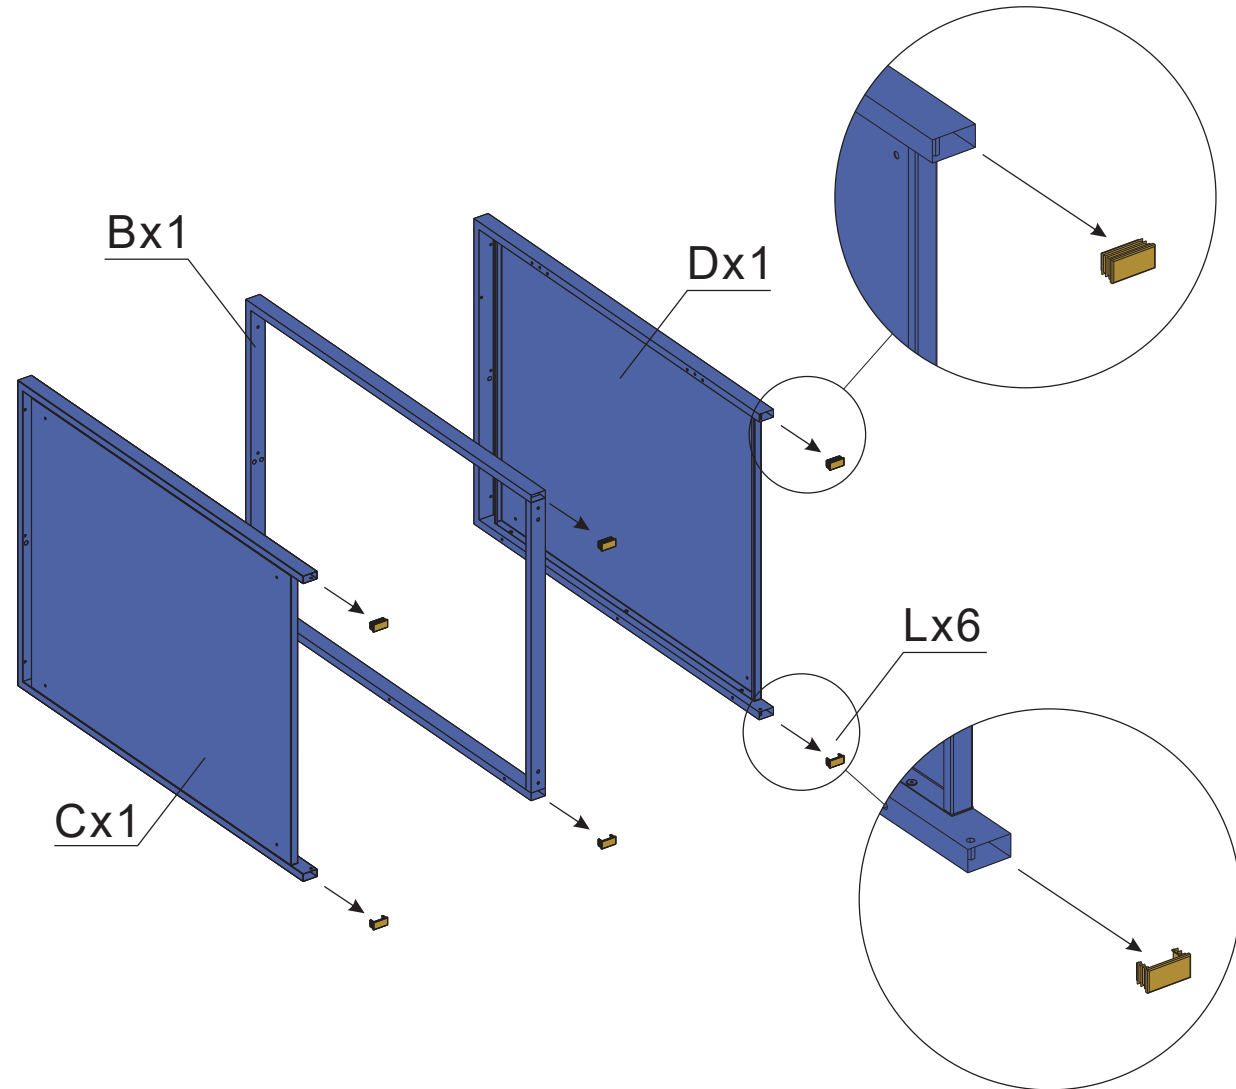

Installation Guide

ECOBLCD – Bin Storage with Lid, Charcoal, Double

ECOBLWD – Bin Storage with Lid, Charcoal and Woodgrain, Double

<p>Ax1</p> 	<p>Bx1</p> 	<p>Cx1</p> 	<p>Dx1</p> 	<p>Ex2</p> 		
<p>Fx1</p> 	<p>Gx1</p> 	<p>Hx1</p> 	<p>Ix2</p> 	<p>Jx1</p> 	<p>Kx4</p> 	<p>Lx6</p> 
<p>Mx2</p> 	<p>Nx2</p> 	<p>Ox2</p> 	<p>Px4</p> 	<p>Qx6</p> 	<p>Rx16</p>  <p>M4x10mm</p>	<p>Sx10</p>  <p>M4x20mm</p>
<p>Tx9</p>  <p>M4x30mm</p>	<p>Ux30</p>  <p>M4x14mm</p>	<p>Vx2</p> 	<p>Wx4</p> 	<p>Xx4</p> 	<p>Yx1</p> 	<p>Zx1</p> 

If you want to connect another bin storage please use part S, W and X.

STEP 1

STEP 2

STEP 3

Bx1

Ax1

Ux2

STEP 4