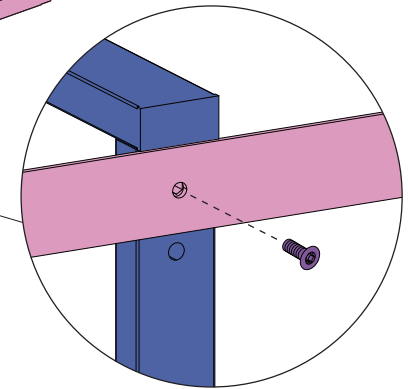

Installation Guide

ECOBLCD – Bin Storage with Lid, Charcoal, Double

ECOBLWD – Bin Storage with Lid, Charcoal and Woodgrain, Double

<p>Ax1</p> 	<p>Bx1</p> 	<p>Cx1</p> 	<p>Dx1</p> 	<p>Ex2</p> 		
<p>Fx1</p> 	<p>Gx1</p> 	<p>Hx1</p> 	<p>Ix2</p> 	<p>Jx1</p> 	<p>Kx4</p> 	<p>Lx6</p> 
<p>Mx2</p> 	<p>Nx2</p> 	<p>Ox2</p> 	<p>Px4</p> 	<p>Qx6</p> 	<p>Rx16</p>  <p>M4x10mm</p>	<p>Sx10</p>  <p>M4x20mm</p>
<p>Tx9</p>  <p>M4x30mm</p>	<p>Ux30</p>  <p>M4x14mm</p>	<p>Vx2</p> 	<p>Wx4</p> 	<p>Xx4</p> 	<p>Yx1</p> 	<p>Zx1</p> 

If you want to connect another bin storage please use part S, W and X.

STEP 1

STEP 2

STEP 3

Bx1

Ax1

Ux2

STEP 4