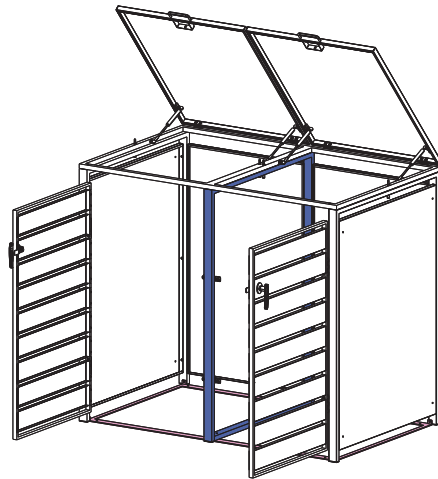

Installation Guide

ECOBLCD – Bin Storage with Lid, Charcoal, Double

ECOBLWD – Bin Storage with Lid, Charcoal and Woodgrain, Double

<p>Ax1</p> 	<p>Bx1</p> 	<p>Cx1</p> 	<p>Dx1</p> 	<p>Ex2</p> 		
<p>Fx1</p> 	<p>Gx1</p> 	<p>Hx1</p> 	<p>Ix2</p> 	<p>Jx1</p> 	<p>Kx4</p> 	<p>Lx6</p> 
<p>Mx2</p> 	<p>Nx2</p> 	<p>Ox2</p> 	<p>Px4</p> 	<p>Qx6</p> 	<p>Rx16</p>  <p>M4x10mm</p>	<p>Sx10</p>  <p>M4x20mm</p>
<p>Tx9</p>  <p>M4x30mm</p>	<p>Ux30</p>  <p>M4x14mm</p>	<p>Vx2</p> 	<p>Wx4</p> 	<p>Xx4</p> 	<p>Yx1</p> 	<p>Zx1</p> 

If you want to connect another bin storage please use part S, W and X.

STEP 1

STEP 2

STEP 3

Bx1

Ax1

Ux2

STEP 4