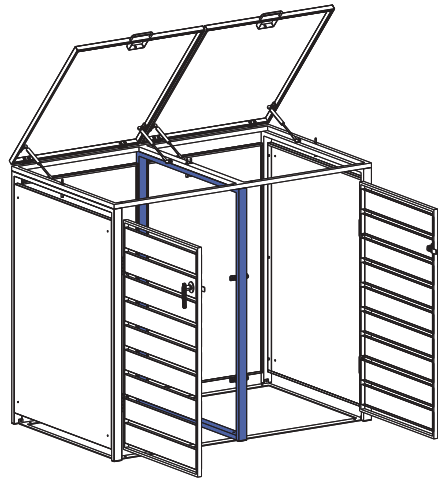

Installation Guide

ECOBLCD – Bin Storage with Lid, Charcoal, Double

ECOBLWD – Bin Storage with Lid, Charcoal and Woodgrain, Double

<p>Ax1</p> 	<p>Bx1</p> 	<p>Cx1</p> 	<p>Dx1</p> 	<p>Ex2</p> 		
<p>Fx1</p> 	<p>Gx1</p> 	<p>Hx1</p> 	<p>Ix2</p> 	<p>Jx1</p> 	<p>Kx4</p> 	<p>Lx6</p> 
<p>Mx2</p> 	<p>Nx2</p> 	<p>Ox2</p> 	<p>Px4</p> 	<p>Qx6</p> 	<p>Rx16</p>  <p>M4x10mm</p>	<p>Sx10</p>  <p>M4x20mm</p>
<p>Tx9</p>  <p>M4x30mm</p>	<p>Ux30</p>  <p>M4x14mm</p>	<p>Vx2</p> 	<p>Wx4</p> 	<p>Xx4</p> 	<p>Yx1</p> 	<p>Zx1</p> 

If you want to connect another bin storage please use part S, W and X.

STEP 1

STEP 2

STEP 3

Bx1

Ax1

Ux2

STEP 4