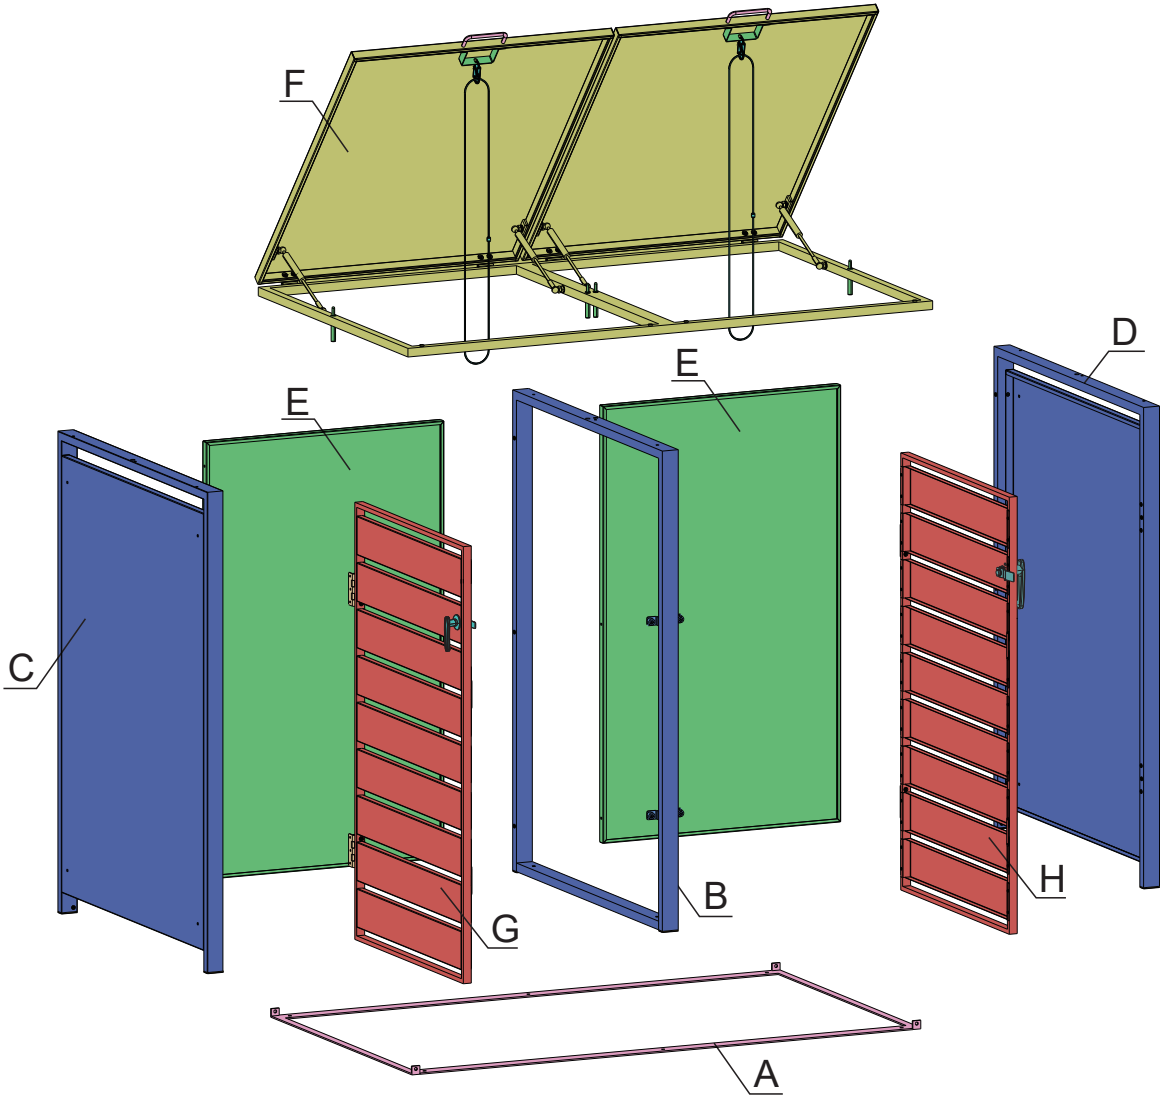

Installation Guide

ECOBLCD – Bin Storage with Lid, Charcoal, Double

ECOBLWD – Bin Storage with Lid, Charcoal and Woodgrain, Double

<p>Ax1</p> 	<p>Bx1</p> 	<p>Cx1</p> 	<p>Dx1</p> 	<p>Ex2</p> 		
<p>Fx1</p> 	<p>Gx1</p> 	<p>Hx1</p> 	<p>Ix2</p> 	<p>Jx1</p> 	<p>Kx4</p> 	<p>Lx6</p> 
<p>Mx2</p> 	<p>Nx2</p> 	<p>Ox2</p> 	<p>Px4</p> 	<p>Qx6</p> 	<p>Rx16</p>  <p>M4x10mm</p>	<p>Sx10</p>  <p>M4x20mm</p>
<p>Tx9</p>  <p>M4x30mm</p>	<p>Ux30</p>  <p>M4x14mm</p>	<p>Vx2</p> 	<p>Wx4</p> 	<p>Xx4</p> 	<p>Yx1</p> 	<p>Zx1</p> 

If you want to connect another bin storage please use part S, W and X.

STEP 1

STEP 2

STEP 3

Bx1

Ax1

Ux2

STEP 4