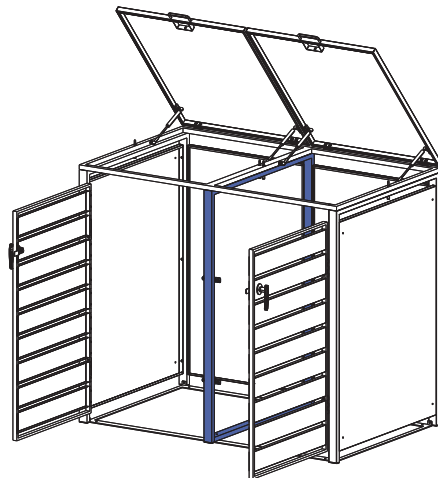

Installation Guide

ECOBLCD – Bin Storage with Lid, Charcoal, Double

ECOBLWD – Bin Storage with Lid, Charcoal and Woodgrain, Double

<p>Ax1</p> 	<p>Bx1</p> 	<p>Cx1</p> 	<p>Dx1</p> 	<p>Ex2</p> 		
<p>Fx1</p> 	<p>Gx1</p> 	<p>Hx1</p> 	<p>Ix2</p> 	<p>Jx1</p> 	<p>Kx4</p> 	<p>Lx6</p> 
<p>Mx2</p> 	<p>Nx2</p> 	<p>Ox2</p> 	<p>Px4</p> 	<p>Qx6</p> 	<p>Rx16</p>  <p>M4x10mm</p>	<p>Sx10</p>  <p>M4x20mm</p>
<p>Tx9</p>  <p>M4x30mm</p>	<p>Ux30</p>  <p>M4x14mm</p>	<p>Vx2</p> 	<p>Wx4</p> 	<p>Xx4</p> 	<p>Yx1</p> 	<p>Zx1</p> 

If you want to connect another bin storage please use part S, W and X.

STEP 1

STEP 2

STEP 3

Bx1

Ax1

Ux2

STEP 4