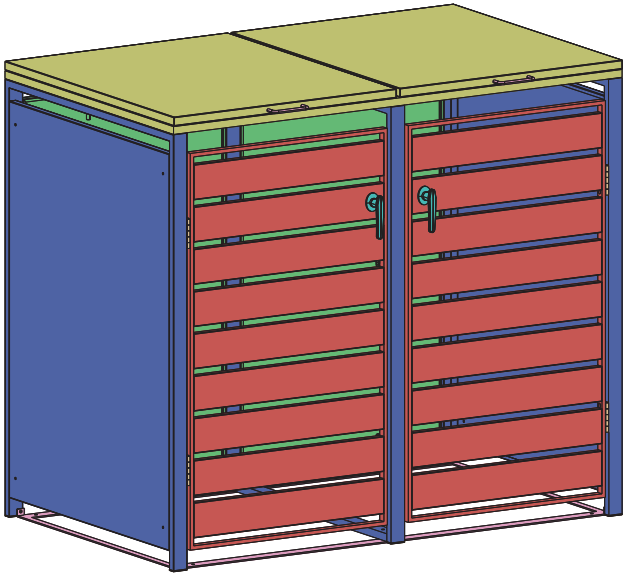

Installation Guide

ECOBLCD – Bin Storage with Lid, Charcoal, Double

ECOBLWD – Bin Storage with Lid, Charcoal and Woodgrain, Double

<p>Ax1</p> 	<p>Bx1</p> 	<p>Cx1</p> 	<p>Dx1</p> 	<p>Ex2</p> 		
<p>Fx1</p> 	<p>Gx1</p> 	<p>Hx1</p> 	<p>Ix2</p> 	<p>Jx1</p> 	<p>Kx4</p> 	<p>Lx6</p> 
<p>Mx2</p> 	<p>Nx2</p> 	<p>Ox2</p> 	<p>Px4</p> 	<p>Qx6</p> 	<p>Rx16</p>  <p>M4x10mm</p>	<p>Sx10</p>  <p>M4x20mm</p>
<p>Tx9</p>  <p>M4x30mm</p>	<p>Ux30</p>  <p>M4x14mm</p>	<p>Vx2</p> 	<p>Wx4</p> 	<p>Xx4</p> 	<p>Yx1</p> 	<p>Zx1</p> 

If you want to connect another bin storage please use part S, W and X.

STEP 1

STEP 2

STEP 3

Bx1

Ax1

Ux2

STEP 4