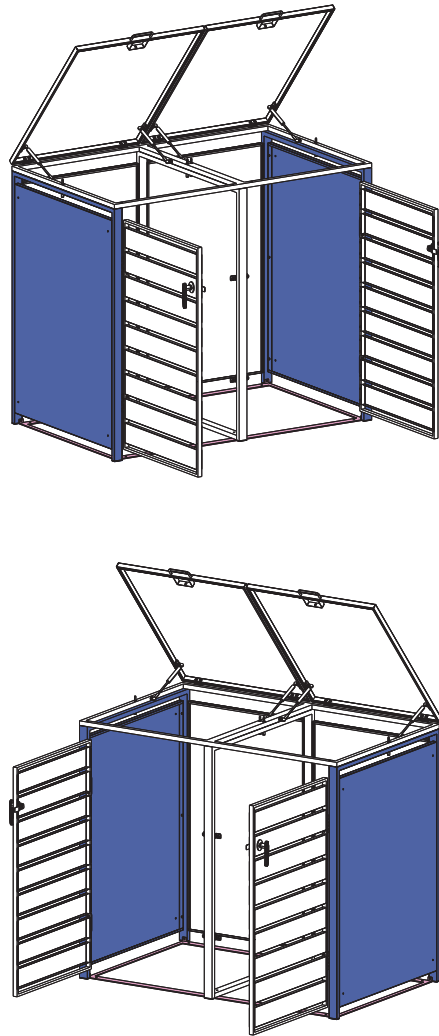

Installation Guide

ECOBLCD – Bin Storage with Lid, Charcoal, Double

ECOBLWD – Bin Storage with Lid, Charcoal and Woodgrain, Double

<p>Ax1</p> 	<p>Bx1</p> 	<p>Cx1</p> 	<p>Dx1</p> 	<p>Ex2</p> 		
<p>Fx1</p> 	<p>Gx1</p> 	<p>Hx1</p> 	<p>Ix2</p> 	<p>Jx1</p> 	<p>Kx4</p> 	<p>Lx6</p> 
<p>Mx2</p> 	<p>Nx2</p> 	<p>Ox2</p> 	<p>Px4</p> 	<p>Qx6</p> 	<p>Rx16</p>  <p>M4x10mm</p>	<p>Sx10</p>  <p>M4x20mm</p>
<p>Tx9</p>  <p>M4x30mm</p>	<p>Ux30</p>  <p>M4x14mm</p>	<p>Vx2</p> 	<p>Wx4</p> 	<p>Xx4</p> 	<p>Yx1</p> 	<p>Zx1</p> 

If you want to connect another bin storage please use part S, W and X.

STEP 1

STEP 2

STEP 3

Bx1

Ax1

Ux2

STEP 4