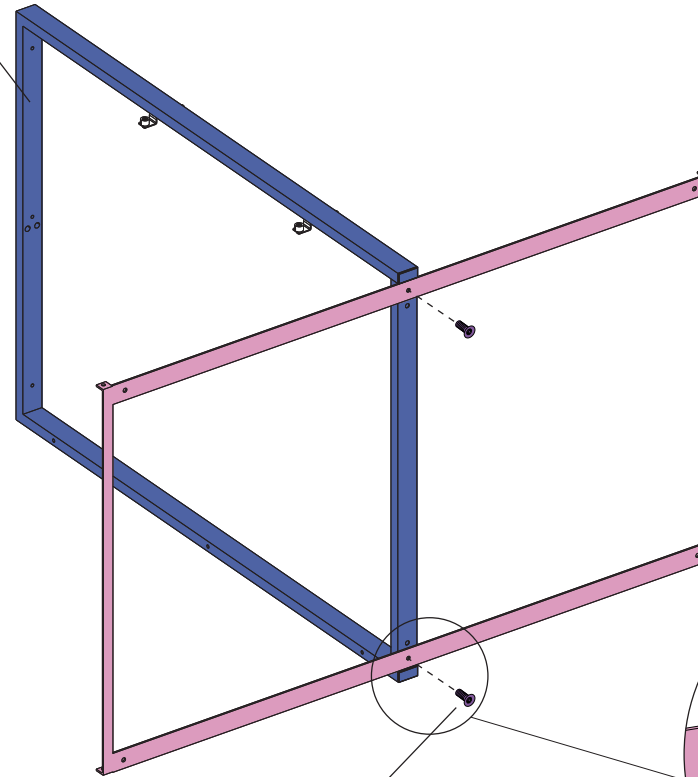

Installation Guide

ECOBLCD – Bin Storage with Lid, Charcoal, Double

ECOBLWD – Bin Storage with Lid, Charcoal and Woodgrain, Double

<p>Ax1</p> 	<p>Bx1</p> 	<p>Cx1</p> 	<p>Dx1</p> 	<p>Ex2</p> 		
<p>Fx1</p> 	<p>Gx1</p> 	<p>Hx1</p> 	<p>Ix2</p> 	<p>Jx1</p> 	<p>Kx4</p> 	<p>Lx6</p> 
<p>Mx2</p> 	<p>Nx2</p> 	<p>Ox2</p> 	<p>Px4</p> 	<p>Qx6</p> 	<p>Rx16</p>  <p>M4x10mm</p>	<p>Sx10</p>  <p>M4x20mm</p>
<p>Tx9</p>  <p>M4x30mm</p>	<p>Ux30</p>  <p>M4x14mm</p>	<p>Vx2</p> 	<p>Wx4</p> 	<p>Xx4</p> 	<p>Yx1</p> 	<p>Zx1</p> 

If you want to connect another bin storage please use part S, W and X.

STEP 1

STEP 2

STEP 3

Bx1

Ax1

Ux2

STEP 4