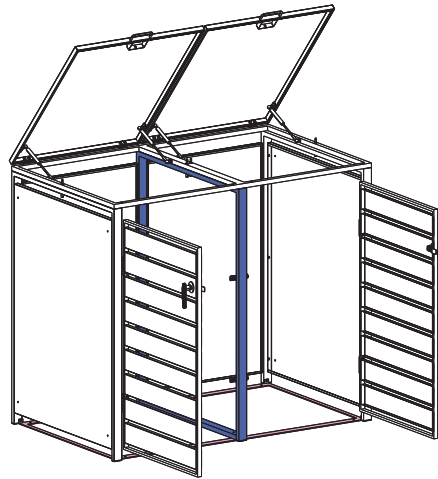

Installation Guide

ECOBLCD – Bin Storage with Lid, Charcoal, Double

ECOBLWD – Bin Storage with Lid, Charcoal and Woodgrain, Double

<p>Ax1</p> 	<p>Bx1</p> 	<p>Cx1</p> 	<p>Dx1</p> 	<p>Ex2</p> 		
<p>Fx1</p> 	<p>Gx1</p> 	<p>Hx1</p> 	<p>Ix2</p> 	<p>Jx1</p> 	<p>Kx4</p> 	<p>Lx6</p> 
<p>Mx2</p> 	<p>Nx2</p> 	<p>Ox2</p> 	<p>Px4</p> 	<p>Qx6</p> 	<p>Rx16</p>  <p>M4x10mm</p>	<p>Sx10</p>  <p>M4x20mm</p>
<p>Tx9</p>  <p>M4x30mm</p>	<p>Ux30</p>  <p>M4x14mm</p>	<p>Vx2</p> 	<p>Wx4</p> 	<p>Xx4</p> 	<p>Yx1</p> 	<p>Zx1</p> 

If you want to connect another bin storage please use part S, W and X.

STEP 1

STEP 2

STEP 3

Bx1

Ax1

Ux2

STEP 4