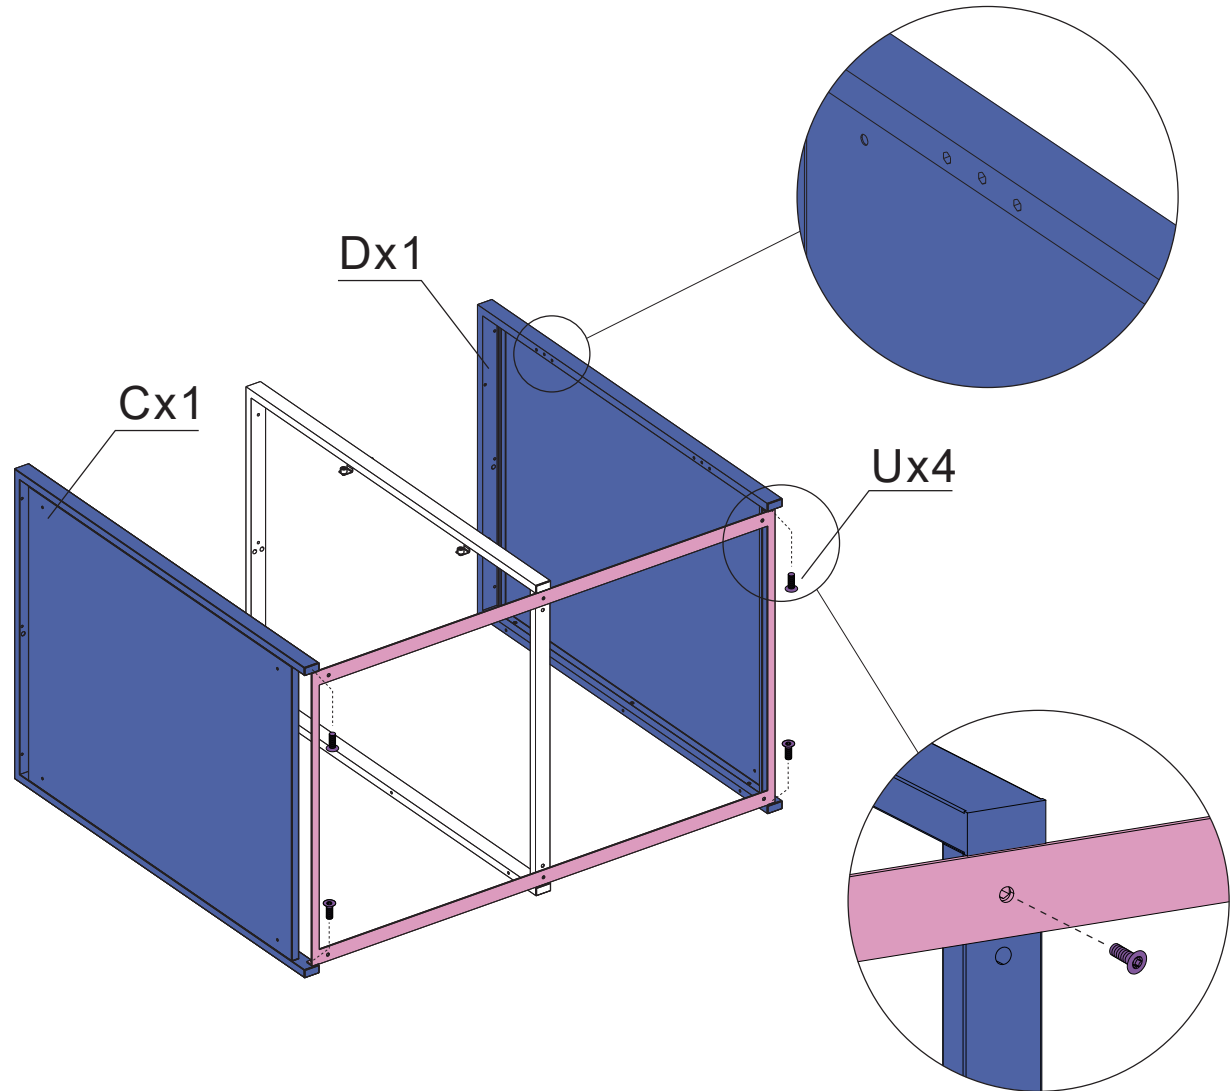

Installation Guide

ECOBLCD – Bin Storage with Lid, Charcoal, Double

ECOBLWD – Bin Storage with Lid, Charcoal and Woodgrain, Double

<p>Ax1</p> 	<p>Bx1</p> 	<p>Cx1</p> 	<p>Dx1</p> 	<p>Ex2</p> 		
<p>Fx1</p> 	<p>Gx1</p> 	<p>Hx1</p> 	<p>Ix2</p> 	<p>Jx1</p> 	<p>Kx4</p> 	<p>Lx6</p> 
<p>Mx2</p> 	<p>Nx2</p> 	<p>Ox2</p> 	<p>Px4</p> 	<p>Qx6</p> 	<p>Rx16</p>  <p>M4x10mm</p>	<p>Sx10</p>  <p>M4x20mm</p>
<p>Tx9</p>  <p>M4x30mm</p>	<p>Ux30</p>  <p>M4x14mm</p>	<p>Vx2</p> 	<p>Wx4</p> 	<p>Xx4</p> 	<p>Yx1</p> 	<p>Zx1</p> 

If you want to connect another bin storage please use part S, W and X.

STEP 1

STEP 2

STEP 3

Bx1

Ax1

Ux2

STEP 4