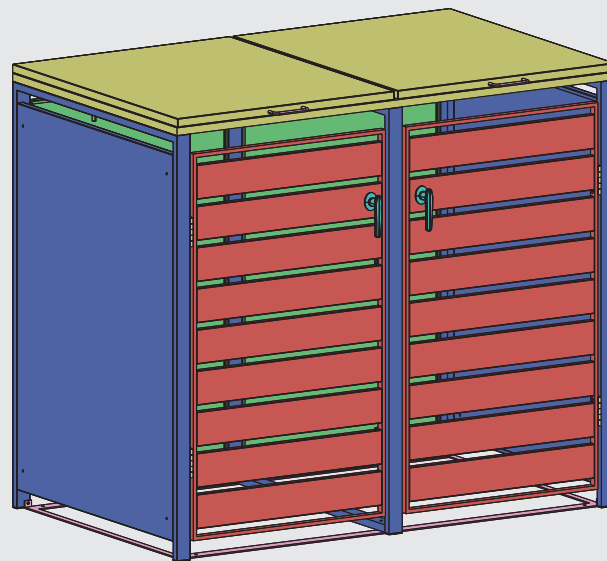

Installation Guide

ECOBLCD – Bin Storage with Lid, Charcoal, Double

ECOBLWD – Bin Storage with Lid, Charcoal and Woodgrain, Double

<p>Ax1</p> 	<p>Bx1</p> 	<p>Cx1</p> 	<p>Dx1</p> 	<p>Ex2</p> 		
<p>Fx1</p> 	<p>Gx1</p> 	<p>Hx1</p> 	<p>Ix2</p> 	<p>Jx1</p> 	<p>Kx4</p> 	<p>Lx6</p> 
<p>Mx2</p> 	<p>Nx2</p> 	<p>Ox2</p> 	<p>Px4</p> 	<p>Qx6</p> 	<p>Rx16</p>  <p>M4x10mm</p>	<p>Sx10</p>  <p>M4x20mm</p>
<p>Tx9</p>  <p>M4x30mm</p>	<p>Ux30</p>  <p>M4x14mm</p>	<p>Vx2</p> 	<p>Wx4</p> 	<p>Xx4</p> 	<p>Yx1</p> 	<p>Zx1</p> 

If you want to connect another bin storage please use part S, W and X.

STEP 1

STEP 2

STEP 3

Bx1

Ax1

Ux2

STEP 4