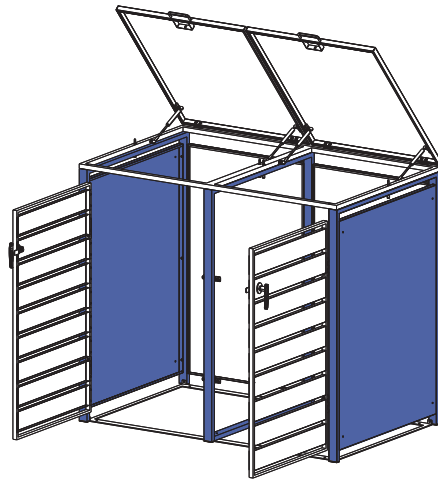

Installation Guide

ECOBLCD – Bin Storage with Lid, Charcoal, Double

ECOBLWD – Bin Storage with Lid, Charcoal and Woodgrain, Double

<p>Ax1</p> 	<p>Bx1</p> 	<p>Cx1</p> 	<p>Dx1</p> 	<p>Ex2</p> 		
<p>Fx1</p> 	<p>Gx1</p> 	<p>Hx1</p> 	<p>Ix2</p> 	<p>Jx1</p> 	<p>Kx4</p> 	<p>Lx6</p> 
<p>Mx2</p> 	<p>Nx2</p> 	<p>Ox2</p> 	<p>Px4</p> 	<p>Qx6</p> 	<p>Rx16</p>  <p>M4x10mm</p>	<p>Sx10</p>  <p>M4x20mm</p>
<p>Tx9</p>  <p>M4x30mm</p>	<p>Ux30</p>  <p>M4x14mm</p>	<p>Vx2</p> 	<p>Wx4</p> 	<p>Xx4</p> 	<p>Yx1</p> 	<p>Zx1</p> 

If you want to connect another bin storage please use part S, W and X.

STEP 1

STEP 2

STEP 3

Bx1

Ax1

Ux2

STEP 4