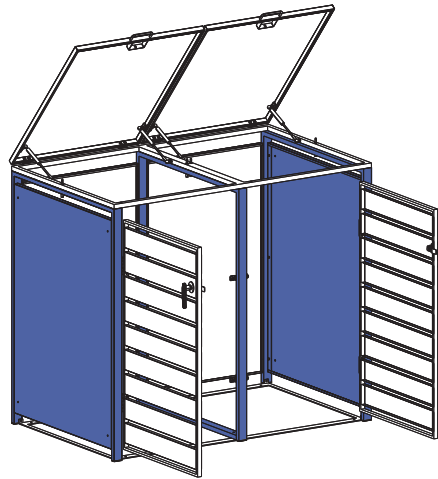

Installation Guide

ECOBLCD – Bin Storage with Lid, Charcoal, Double

ECOBLWD – Bin Storage with Lid, Charcoal and Woodgrain, Double

<p>Ax1</p> 	<p>Bx1</p> 	<p>Cx1</p> 	<p>Dx1</p> 	<p>Ex2</p> 		
<p>Fx1</p> 	<p>Gx1</p> 	<p>Hx1</p> 	<p>Ix2</p> 	<p>Jx1</p> 	<p>Kx4</p> 	<p>Lx6</p> 
<p>Mx2</p> 	<p>Nx2</p> 	<p>Ox2</p> 	<p>Px4</p> 	<p>Qx6</p> 	<p>Rx16</p>  <p>M4x10mm</p>	<p>Sx10</p>  <p>M4x20mm</p>
<p>Tx9</p>  <p>M4x30mm</p>	<p>Ux30</p>  <p>M4x14mm</p>	<p>Vx2</p> 	<p>Wx4</p> 	<p>Xx4</p> 	<p>Yx1</p> 	<p>Zx1</p> 

If you want to connect another bin storage please use part S, W and X.

STEP 1

STEP 2

STEP 3

Bx1

Ax1

Ux2

STEP 4