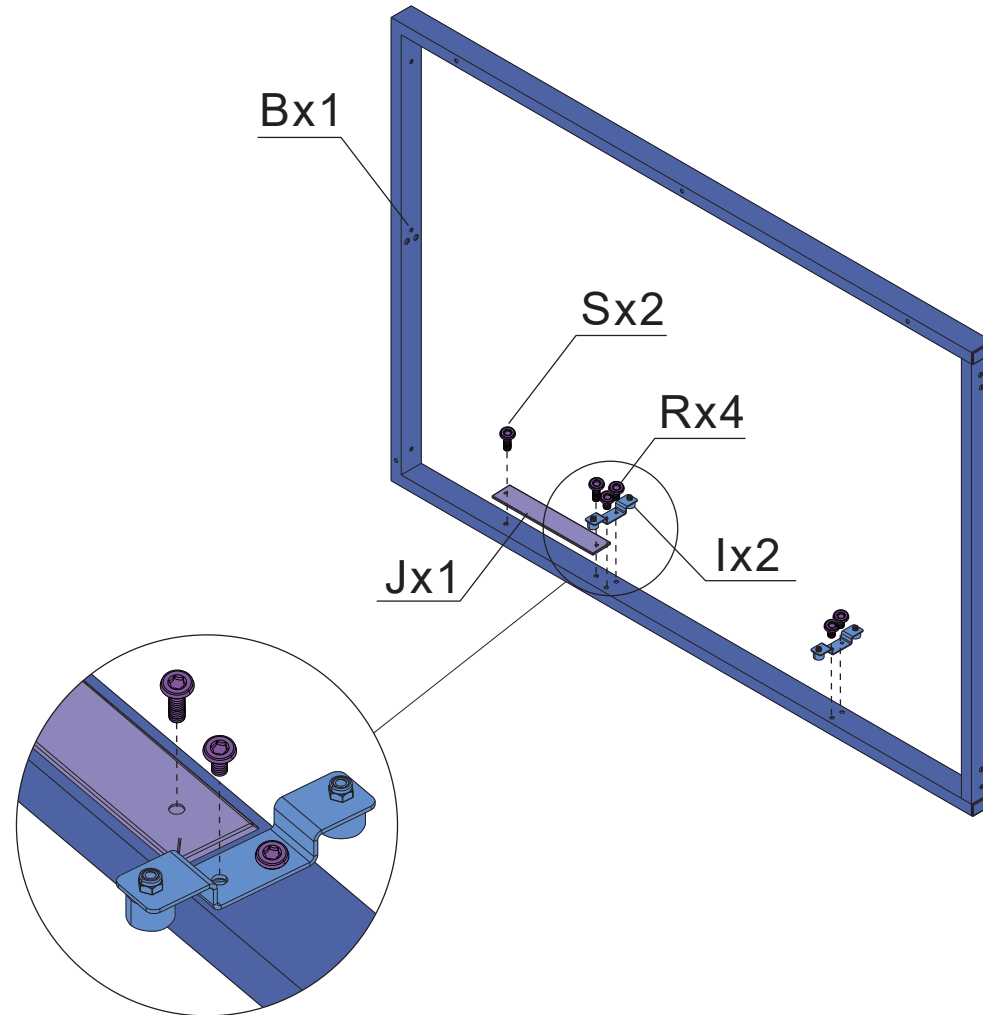

Installation Guide

ECOBLCD – Bin Storage with Lid, Charcoal, Double

ECOBLWD – Bin Storage with Lid, Charcoal and Woodgrain, Double

<p>Ax1</p> 	<p>Bx1</p> 	<p>Cx1</p> 	<p>Dx1</p> 	<p>Ex2</p> 		
<p>Fx1</p> 	<p>Gx1</p> 	<p>Hx1</p> 	<p>Ix2</p> 	<p>Jx1</p> 	<p>Kx4</p> 	<p>Lx6</p> 
<p>Mx2</p> 	<p>Nx2</p> 	<p>Ox2</p> 	<p>Px4</p> 	<p>Qx6</p> 	<p>Rx16</p>  <p>M4x10mm</p>	<p>Sx10</p>  <p>M4x20mm</p>
<p>Tx9</p>  <p>M4x30mm</p>	<p>Ux30</p>  <p>M4x14mm</p>	<p>Vx2</p> 	<p>Wx4</p> 	<p>Xx4</p> 	<p>Yx1</p> 	<p>Zx1</p> 

If you want to connect another bin storage please use part S, W and X.

STEP 1

STEP 2

STEP 3

Bx1

Ax1

Ux2

STEP 4