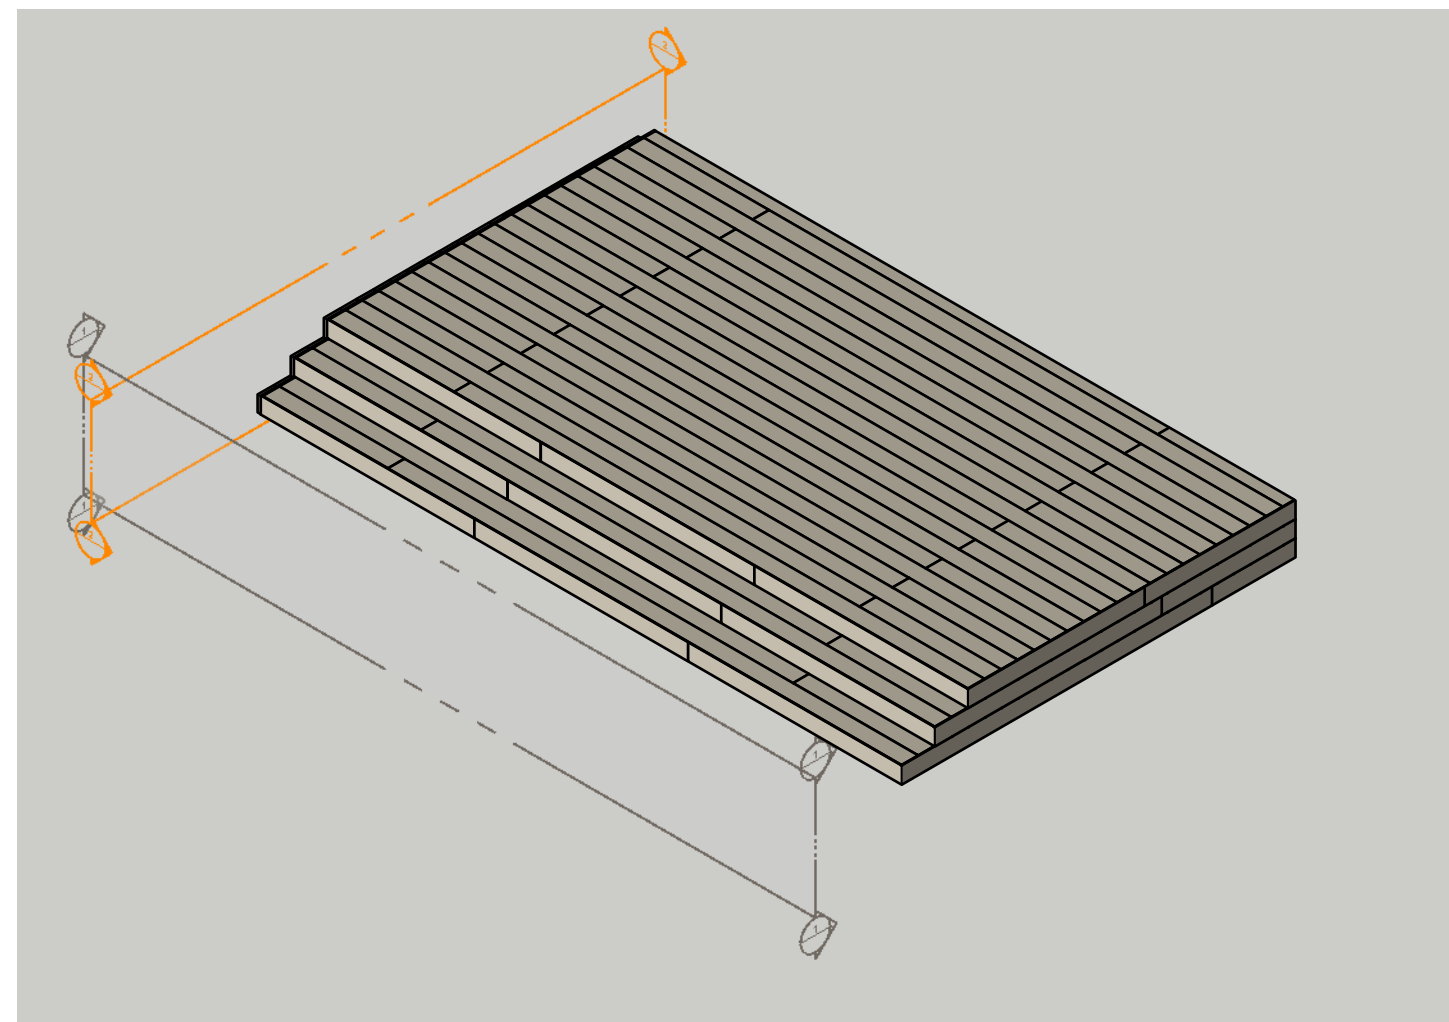

Section
Scale 1:1

Ecoscape Clarity Decking Board

Material: Wood Plastic Composite

Finish: Dual-sided Grooved Finish

1" (25mm) Groove

1/4" (6mm) Groove

Product Variants:

	Ash	Autumn	Charcoal	Graphite	Walnut
3000mm	ECO05BAS	ECO05BAT	ECO05BAC	ECO05BAG	ECO05BAW
4800mm	ECO05CAS	ECO05CAT	ECO05CAC	ECO05CAG	ECO05CAW

Narrow Groove
Iso
Scale 1:1

Wide Groove
Iso
Scale 1:1

© 2022 Ecoscape UK Ltd

Composite Decking with Steps Overview - Typical Detail with Flat Trim

- 1: Flat Trim
- 2: Decking Board
- 3: Concrete Post Foundations

For further information, see :

Ecoscape "Composite Decking Installation Guide"

Plan Scale 1:50

Front Elevation Scale 1:50

Side Elevation Scale 1:50

Plan Scale: 1:50

Plan Detail Scale: 1:2

Section Detail Scale: 1:2

- 1*: Cut-to-fit Deck board (face fixed)
- 2*: Colour Coded Screw
- 3: Hidden T-Clip
- 4. Expansion Gap - see Expansion Gap Table ('Composite Decking Installation Guide, p.34)
- 5: Deck Board
- 6: Substructure
- 7: Start / Finish Clip
- 8: Flat Trim