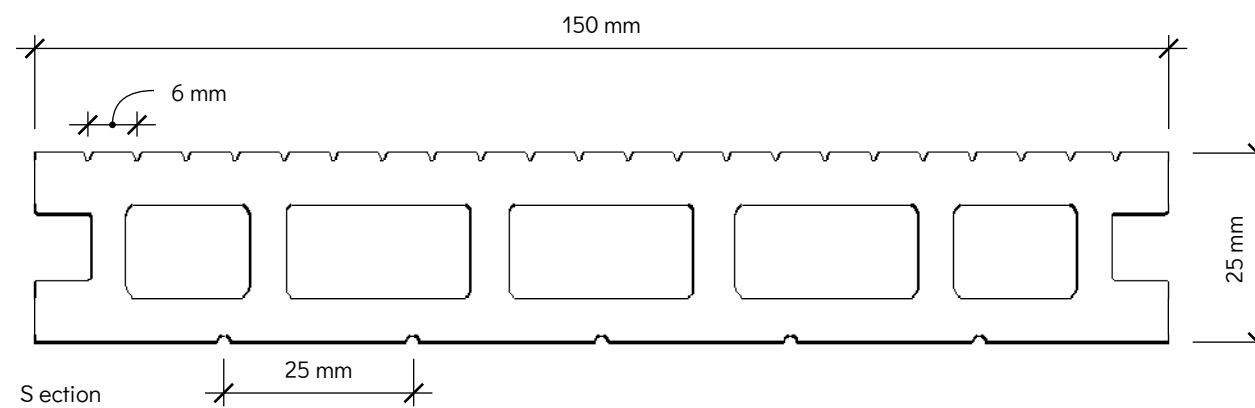

Section
Scale 1:1

Ecoscape Clarity Decking Board

Material: Wood Plastic Composite

Finish: Dual-sided Grooved Finish

1" (25mm) Groove

1/4" (6mm) Groove

Product Variants:

	Ash	Autumn	Charcoal	Graphite	Walnut
3000mm	ECO05BAS	ECO05BAT	ECO05BAC	ECO05BAG	ECO05BAW
4800mm	ECO05CAS	ECO05CAT	ECO05CAC	ECO05CAG	ECO05CAW

Narrow Groove
Iso
Scale 1:1

Wide Groove
Iso
Scale 1:1

© 2022 Ecoscape UK Ltd

Composite Decking with Steps Overview - Typical Detail with Flat Trim

- 1: Flat Trim
- 2: Decking Board
- 3: Concrete Post Foundations

For further information, see :

Ecoscape "Composite Decking Installation Guide"

Plan Scale 1:50

Front Elevation Scale 1:50

Side Elevation Scale 1:50

Plan Scale: 1:50

Plan Detail Scale: 1:2

Section Detail Scale: 1:2

Division
Decking
Range
Clarity
Item
3.0m Deck Board

Title
ECO05BAX-001
Scale
As Shown @ A3
Sheet
3/4

Description
Clarity Deck Board 3000mm Detail
Drawing No
ECO05BAX-001
Part Code
ECO05BAX

Issued
08/02/22
Revision
2