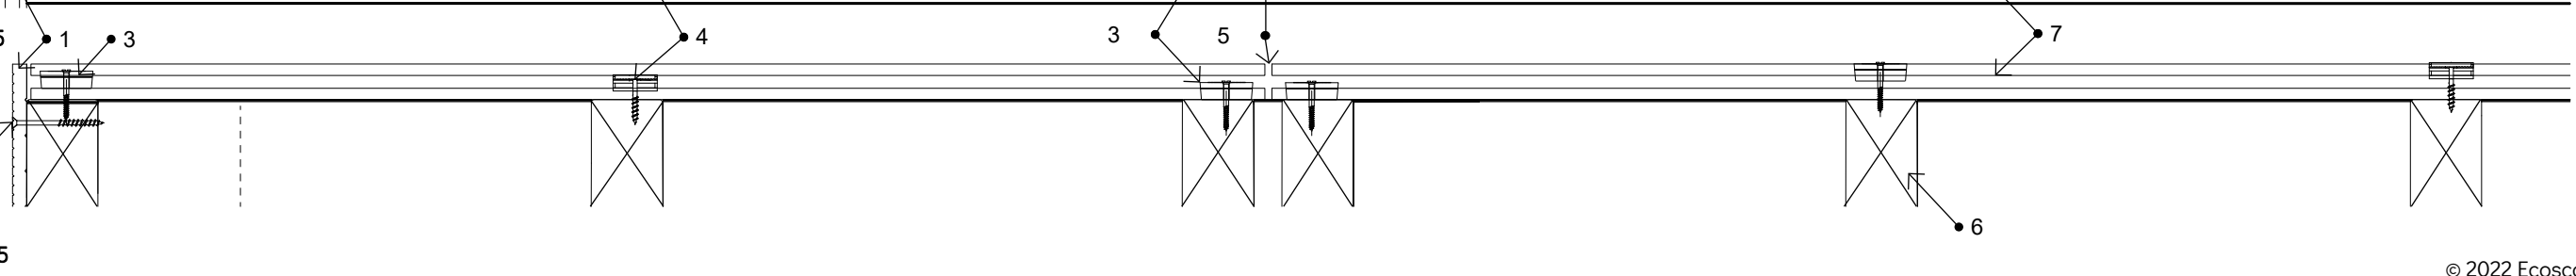

- 1: Flat Trim
- 2: Colour Coded Screw
- 3: Hidden T-Clip
- 4: Locking Clip
- 5: Expansion Gap - see Expansion Gap Table ('Composite Decking Installation Guide, p.34)
- 6: Substructure
- 7: Deck Board

For further information, see :
Ecoscape "Composite Decking installation Guide"

© 2022 Ecoscape UK Ltd