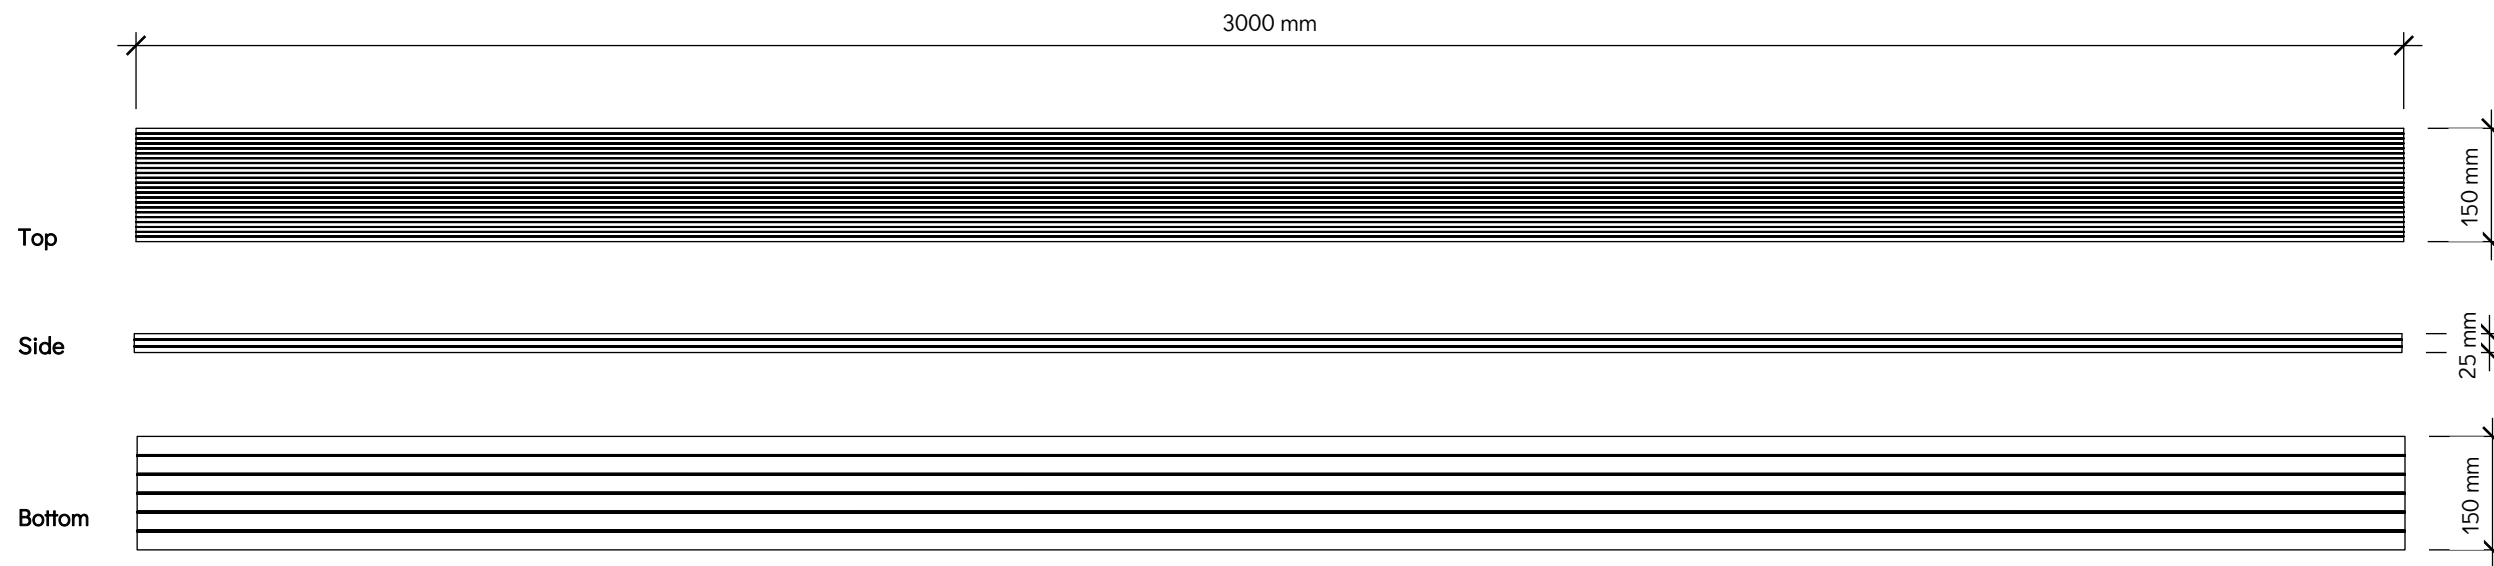

Do not scale from this drawing.
The Contractor shall be responsible for checking dimensions, tolerances & references.
Discrepancies to be verified with Ecoscape UK before commencement of works.

Scale 1:10