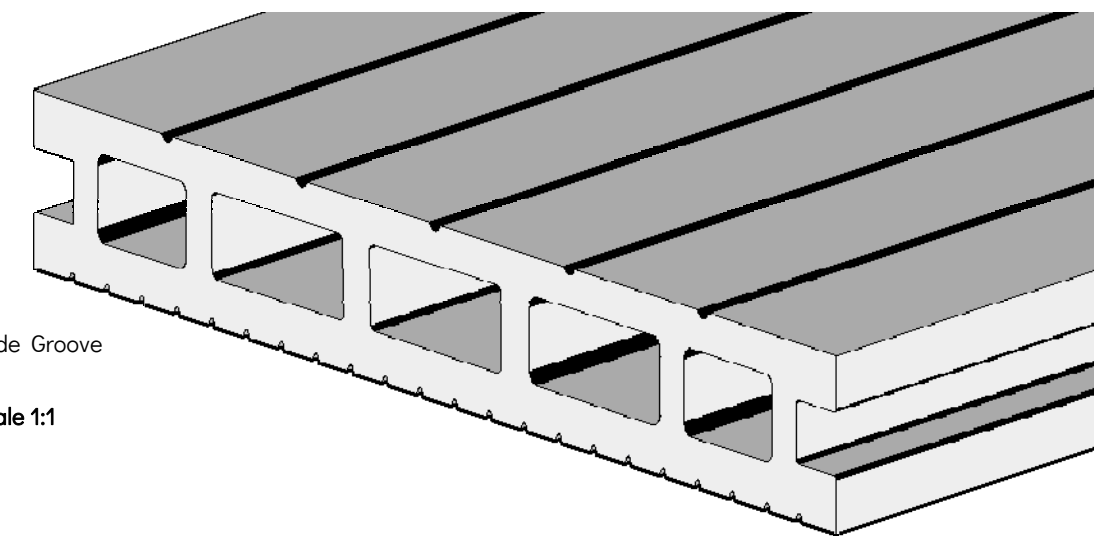

Section
Scale 1:1

Ecoscape Clarity Decking Board

Material: Wood Plastic Composite

Finish: Dual-sided Grooved Finish

1" (25mm) Groove

1/4" (6mm) Groove

Product Variants:

	Ash	Autumn	Charcoal	Graphite	Walnut
3000mm	ECO05BAS	ECO05BAT	ECO05BAC	ECO05BAG	ECO05BAW
4800mm	ECO05CAS	ECO05CAT	ECO05CAC	ECO05CAG	ECO05CAW

Narrow Groove
Iso
Scale 1:1

Wide Groove
Iso
Scale 1:1

© 2022 Ecoscape UK Ltd

Composite Decking with Steps Overview - Typical Detail with Flat Trim

- 1: Flat Trim
- 2: Decking Board
- 3: Concrete Post Foundations

For further information, see :

Ecoscape "Composite Decking Installation Guide"

Plan Scale 1:50

Front Elevation Scale 1:50

Side Elevation Scale 1:50

Plan Scale: 1:50

Plan Detail Scale: 1:2

Section Detail Scale: 1:2