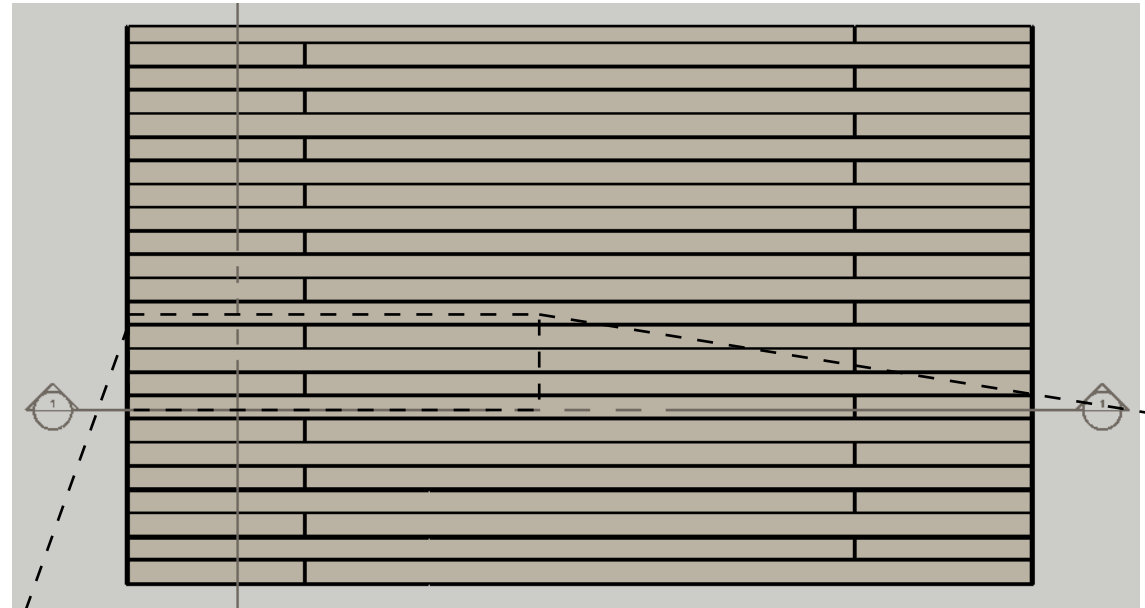

Division
Decking
Range
Clarity
Item
3.0m Deck Board

Title
ECO05BAX-001
Scale
As Shown @ A3
Sheet
3/4

Description
Clarity Deck Board 3000mm Detail
Drawing No
ECO05BAX-001
Part Code
ECO05BAX

Issued
08/02/22
Revision
2