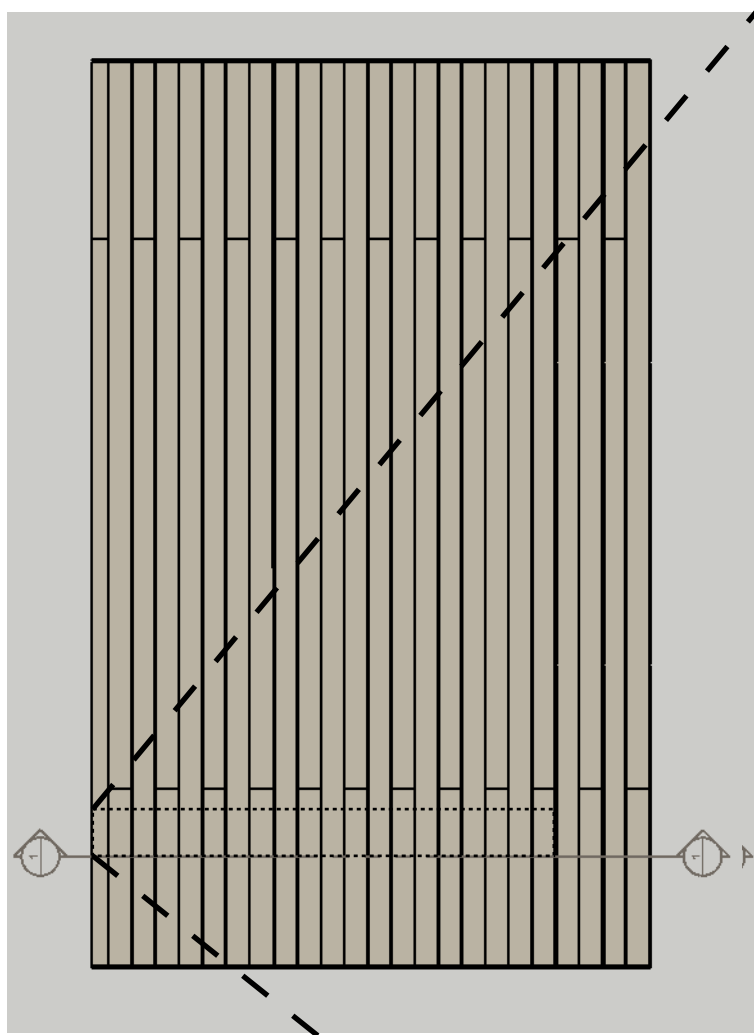

Section
Scale 1:1

Ecoscape Clarity Decking Board

Material: Wood Plastic Composite

Finish: Dual-sided Grooved Finish

1" (25mm) Groove

1/4" (6mm) Groove

Product Variants:

	Ash	Autumn	Charcoal	Graphite	Walnut
3000mm	ECO05BAS	ECO05BAT	ECO05BAC	ECO05BAG	ECO05BAW
4800mm	ECO05CAS	ECO05CAT	ECO05CAC	ECO05CAG	ECO05CAW

Narrow Groove
Iso
Scale 1:1

Wide Groove
Iso
Scale 1:1

© 2022 Ecoscape UK Ltd

Composite Decking with Steps Overview - Typical Detail with Flat Trim

- 1: Flat Trim
- 2: Decking Board
- 3: Concrete Post Foundations

For further information, see :

Ecoscape "Composite Decking Installation Guide"

Plan Scale 1:50

Front Elevation Scale 1:50

Side Elevation Scale 1:50

Plan Scale: 1:50

Plan Detail Scale: 1:2

Section Detail Scale: 1:2

- 1*: Cut-to-fit Deck board (face fixed)
- 2*: Colour Coded Screw
- 3: Hidden T-Clip
- 4. Expansion Gap - see Expansion Gap Table ('Composite Decking Installation Guide, p.34)
- 5: Deck Board
- 6: Substructure
- 7: Start / Finish Clip
- 8: Flat Trim