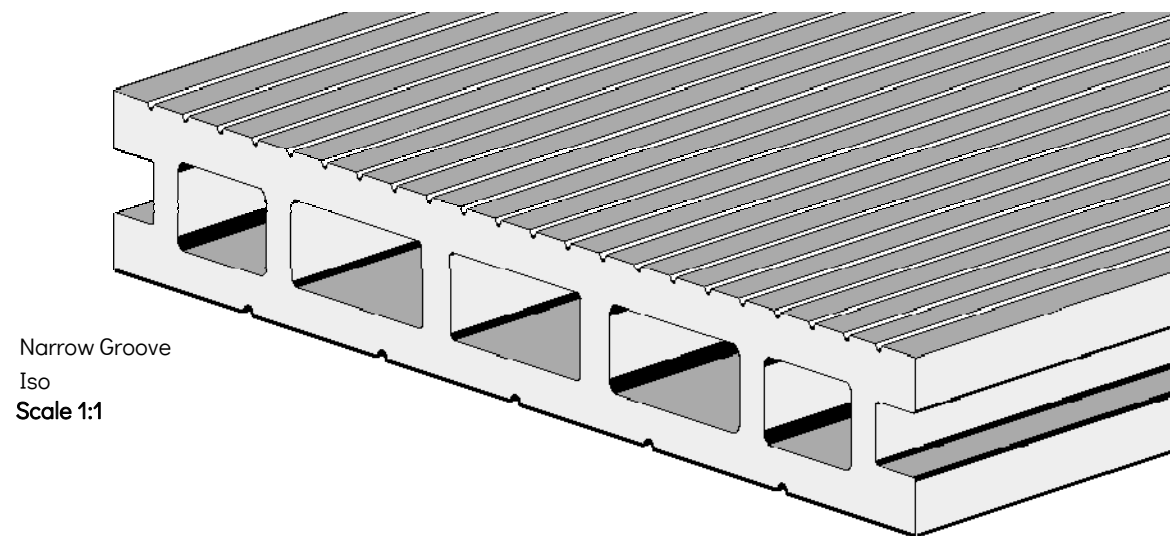

Section
Scale 1:1

Ecoscape Clarity Decking Board

Material: Wood Plastic Composite

Finish: Dual-sided Grooved Finish

1" (25mm) Groove

1/4" (6mm) Groove

Product Variants:

	Ash	Autumn	Charcoal	Graphite	Walnut
3000mm	ECO05BAS	ECO05BAT	ECO05BAC	ECO05BAG	ECO05BAW
4800mm	ECO05CAS	ECO05CAT	ECO05CAC	ECO05CAG	ECO05CAW

Narrow Groove
Iso
Scale 1:1

Wide Groove
Iso
Scale 1:1

© 2022 Ecoscape UK Ltd

Composite Decking with Steps Overview - Typical Detail with Flat Trim

- 1: Flat Trim
- 2: Decking Board
- 3: Concrete Post Foundations

For further information, see :

Ecoscape "Composite Decking Installation Guide"

Plan Scale 1:50

Front Elevation Scale 1:50

Side Elevation Scale 1:50

Plan Scale: 1:50

Plan Detail Scale: 1:2

Section Detail Scale: 1:2