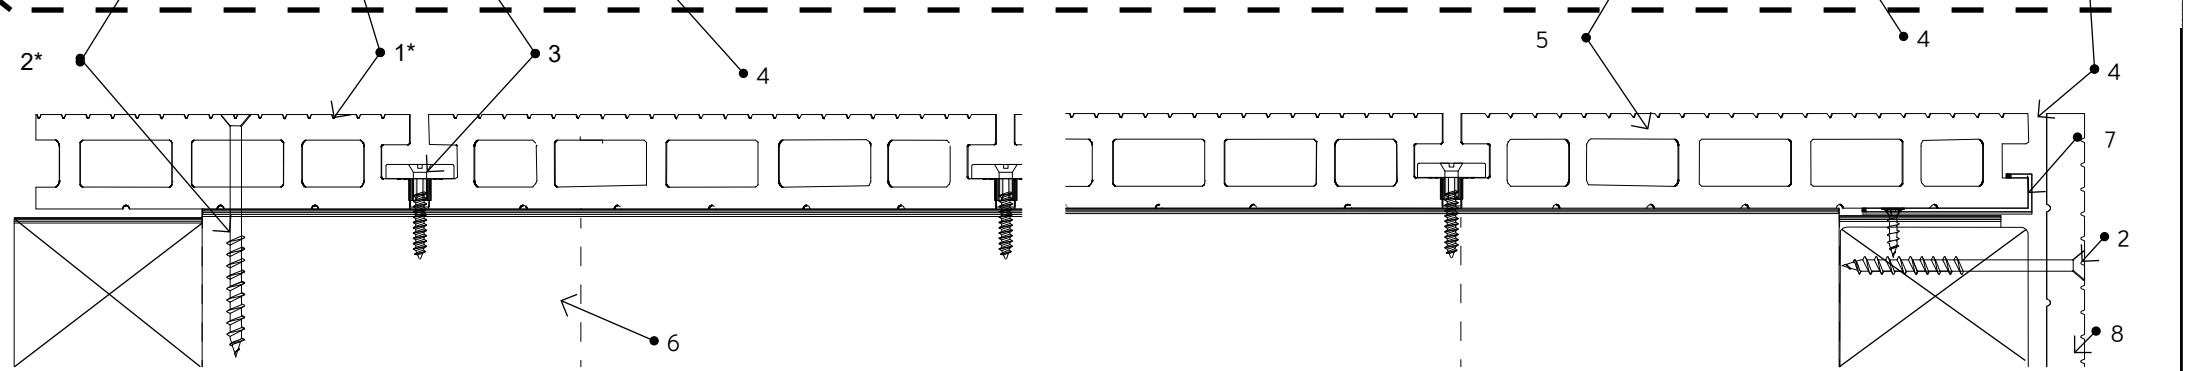

Narrow Groove
Iso
Scale 1:1

Wide Groove
Iso
Scale 1:1

© 2022 Ecoscape UK Ltd

Composite Decking with Steps Overview - Typical Detail with Flat Trim

- 1: Flat Trim
- 2: Decking Board
- 3: Concrete Post Foundations

For further information, see :

Ecoscape "Composite Decking Installation Guide"

Plan Scale 1:50

Front Elevation Scale 1:50

Side Elevation Scale 1:50

Plan Scale: 1:50

Plan Detail Scale: 1:2

Section Detail Scale: 1:2

- 1*: Cut-to-fit Deck board (face fixed)
- 2*: Colour Coded Screw
- 3: Hidden T-Clip
- 4. Expansion Gap - see Expansion Gap Table ('Composite Decking Installation Guide, p.34)
- 5: Deck Board
- 6: Substructure
- 7: Start / Finish Clip
- 8: Flat Trim