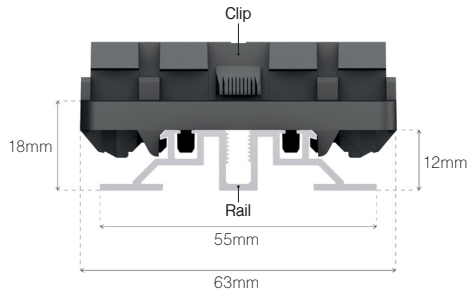

GRAD® CLADDING RAIL

Flat Rail

Used for installing exterior cladding, soffits, roofing, ceilings, and interior panelling. Includes standard Grad clips, pre-fitted in fixed positions for easy installation.