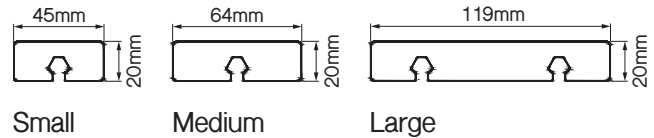

SIZES

2500mm lengths			
Colour	Small	Medium	Large
Silver Birch	ECOGDAS25SB	ECOGDAM25SB	ECOGDAL25SB
Natural Oak	ECOGDAS25NO	ECOGDAM25NO	ECOGDAL25NO
Charred Wood	ECOGDAS25CW	ECOGDAM25CW	ECOGDAL25CW
Argent	ECOGDAS25AR	ECOGDAM25AR	ECOGDAL25AR
Dark Oak	ECOGDAS25DO	ECOGDAM25DO	ECOGDAL25DO

3600mm lengths			
Colour	Small	Medium	Large
Silver Birch	ECOGDAS36SB	ECOGDAM36SB	ECOGDAL36SB
Natural Oak	ECOGDAS36NO	ECOGDAM36NO	ECOGDAL36NO
Charred Wood	ECOGDAS36CW	ECOGDAM36CW	ECOGDAL36CW
Argent	ECOGDAS36AR	ECOGDAM36AR	ECOGDAL36AR
Dark Oak	ECOGDAS36DO	ECOGDAM36DO	ECOGDAL36DO

To calculate material required per sqm, please see installation guide.