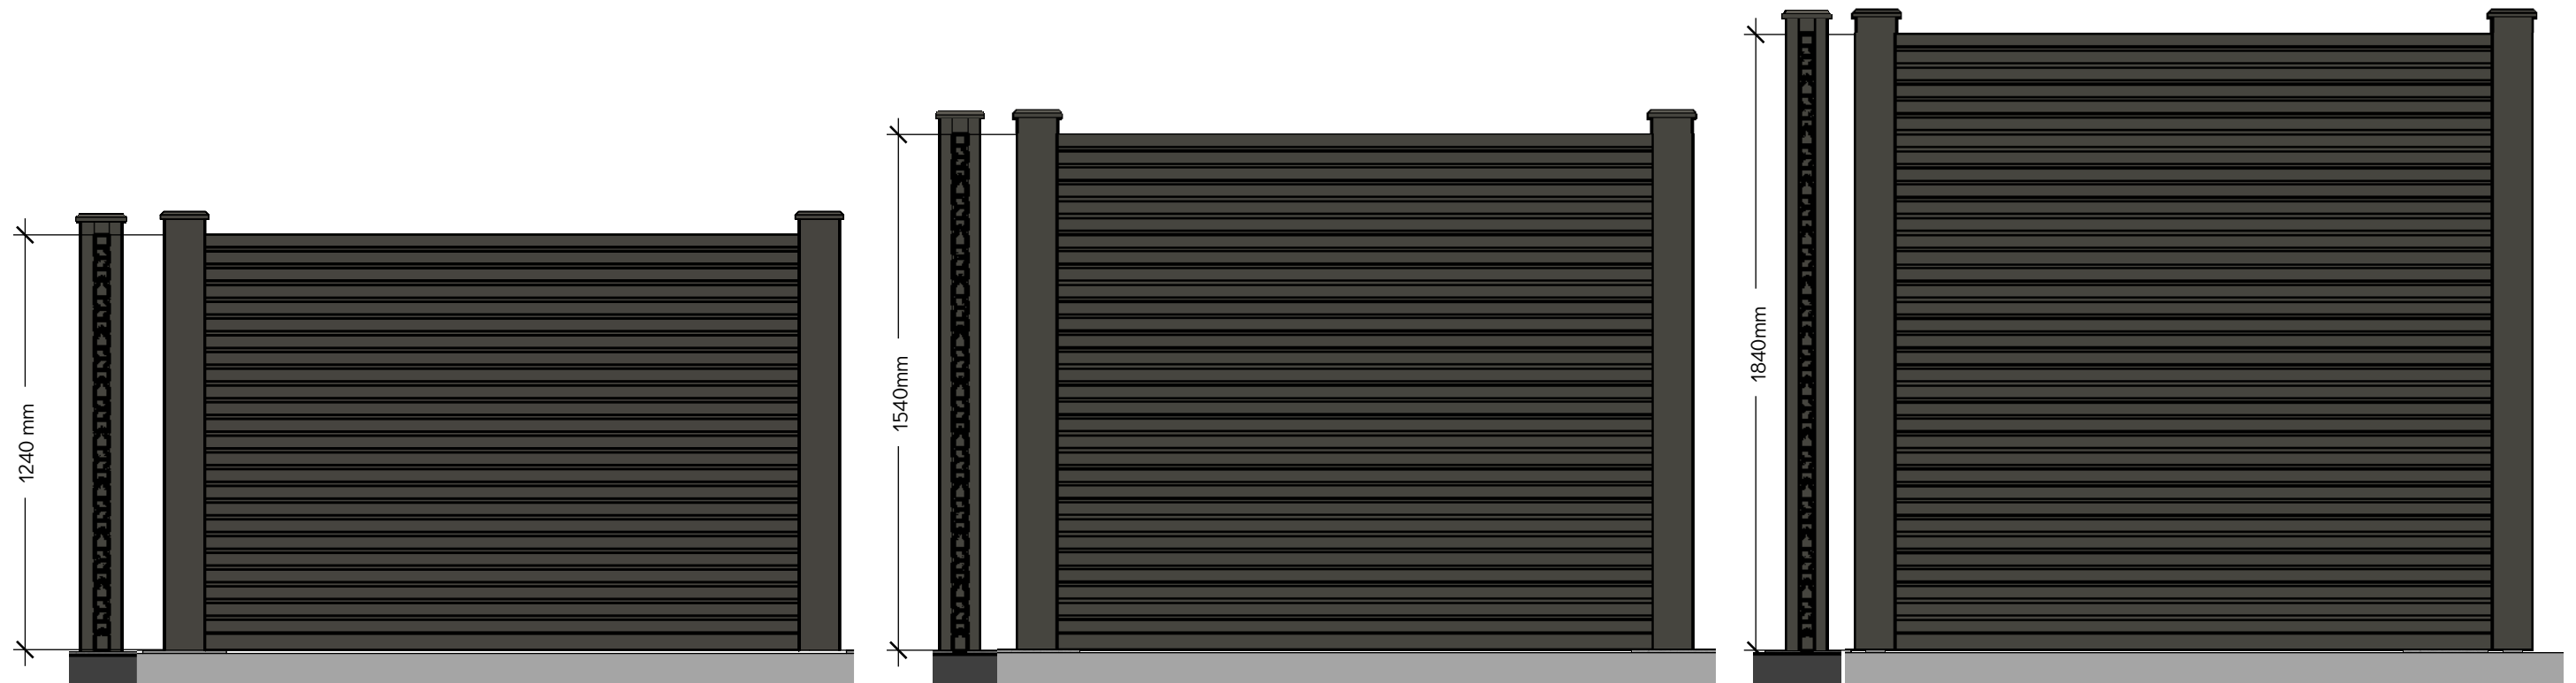

Ecoscape Assembled Fence Heights: 4ft; 5ft; 6ft

"4 Foot" Fence:

Qty	Component	Assembled Height	Component Total Height
1no.	Fence Bottom Rail	45mm	45mm
7no.	Fence Panel	150mm	1050mm
1no.	Top Fence Panel	140mm	140mm
Fence Height (excluding post & caps)			1235mm

"5 Foot" Fence:

Qty	Component	Assembled Height	Component Total Height
1no.	Fence Bottom Rail	50mm	45mm
9no.	Fence Panel	150mm	1350mm
1no.	Top Fence Panel	140mm	140mm
Fence Height (excluding post & caps)			1535mm

"6 Foot" Fence:

Qty	Component	Assembled Height	Component Total Height
1no.	Fence Bottom Rail	45mm	45mm
11no.	Fence Panel	150mm	1650mm
1no.	Top Fence Panel	140mm	140mm
Fence Height (excluding post & caps)			1835mm

© 2022 Ecoscape UK Ltd