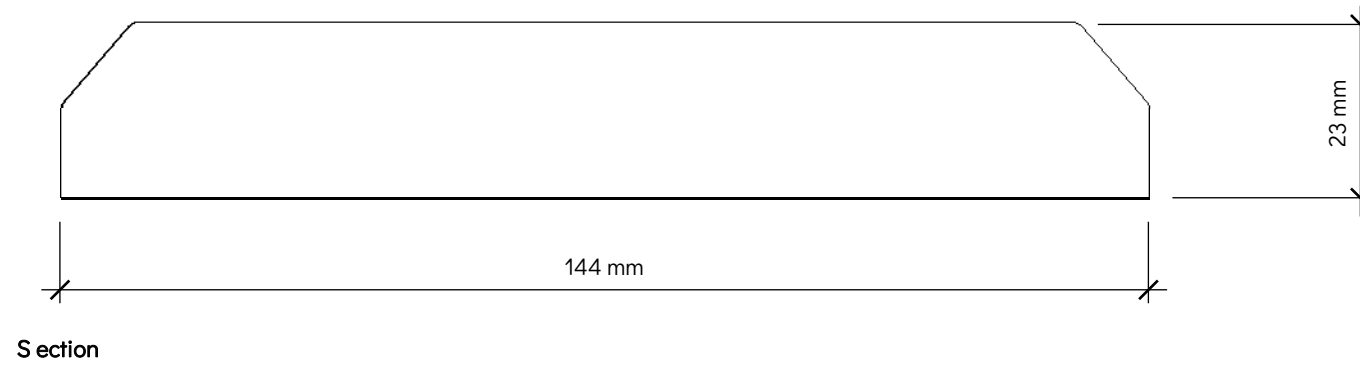

Section

Iso
Scale 1:1

Ecoscape Clarity Fence Full Top Cap / Fence Post Capping Board

Material: Wood Plastic Composite

Finish: Brushed Finish

Product Variants:

	Charcoal	Graphite	Walnut
4000mm	ECOFTCCH4000	ECOFTCGR4000	ECOFTCWN4000
2000mm	ECOFTCCH2000	ECOFTCGR2000	ECOFTCXWN2000

Plan View

Scale: 1:20

Iso View
Scale: 1:50

Bolt Down Support Detail
(capping rail + bolts hidden)
Scale 1:5 © 2022 Ecoscape UK Ltd

Side View

Front View
(With section through foundation)

- Key
- 1: Fence Post Steel Insert
 - 2: Aluminium Bottom Rail
 - 3: Fence Board
 - 4: Fence End Post
 - 5: Fence Top Board
 - 6: Fence Full Top Cap / Fence Post Capping Board
 - 7: Fence Inter Post
 - 8: Concrete Footing

Plan View

Scale: 1:20

Iso View
Scale: 1:50

Bolt Down Support Detail
(capping rail hidden)

Scale 1:5 © 2022 Ecoscape UK Ltd

Ecoscape Assembled Fence Heights: 4ft; 5ft; 6ft

"4 Foot" Fence:

Qty	Component	Assembled Height	Component Total Height
1no.	Fence Bottom Rail	45mm	45mm
7no.	Fence Panel	150mm	1050mm
1no.	Top Fence Panel	140mm	140mm
Fence Height (excluding post & caps)			1235mm