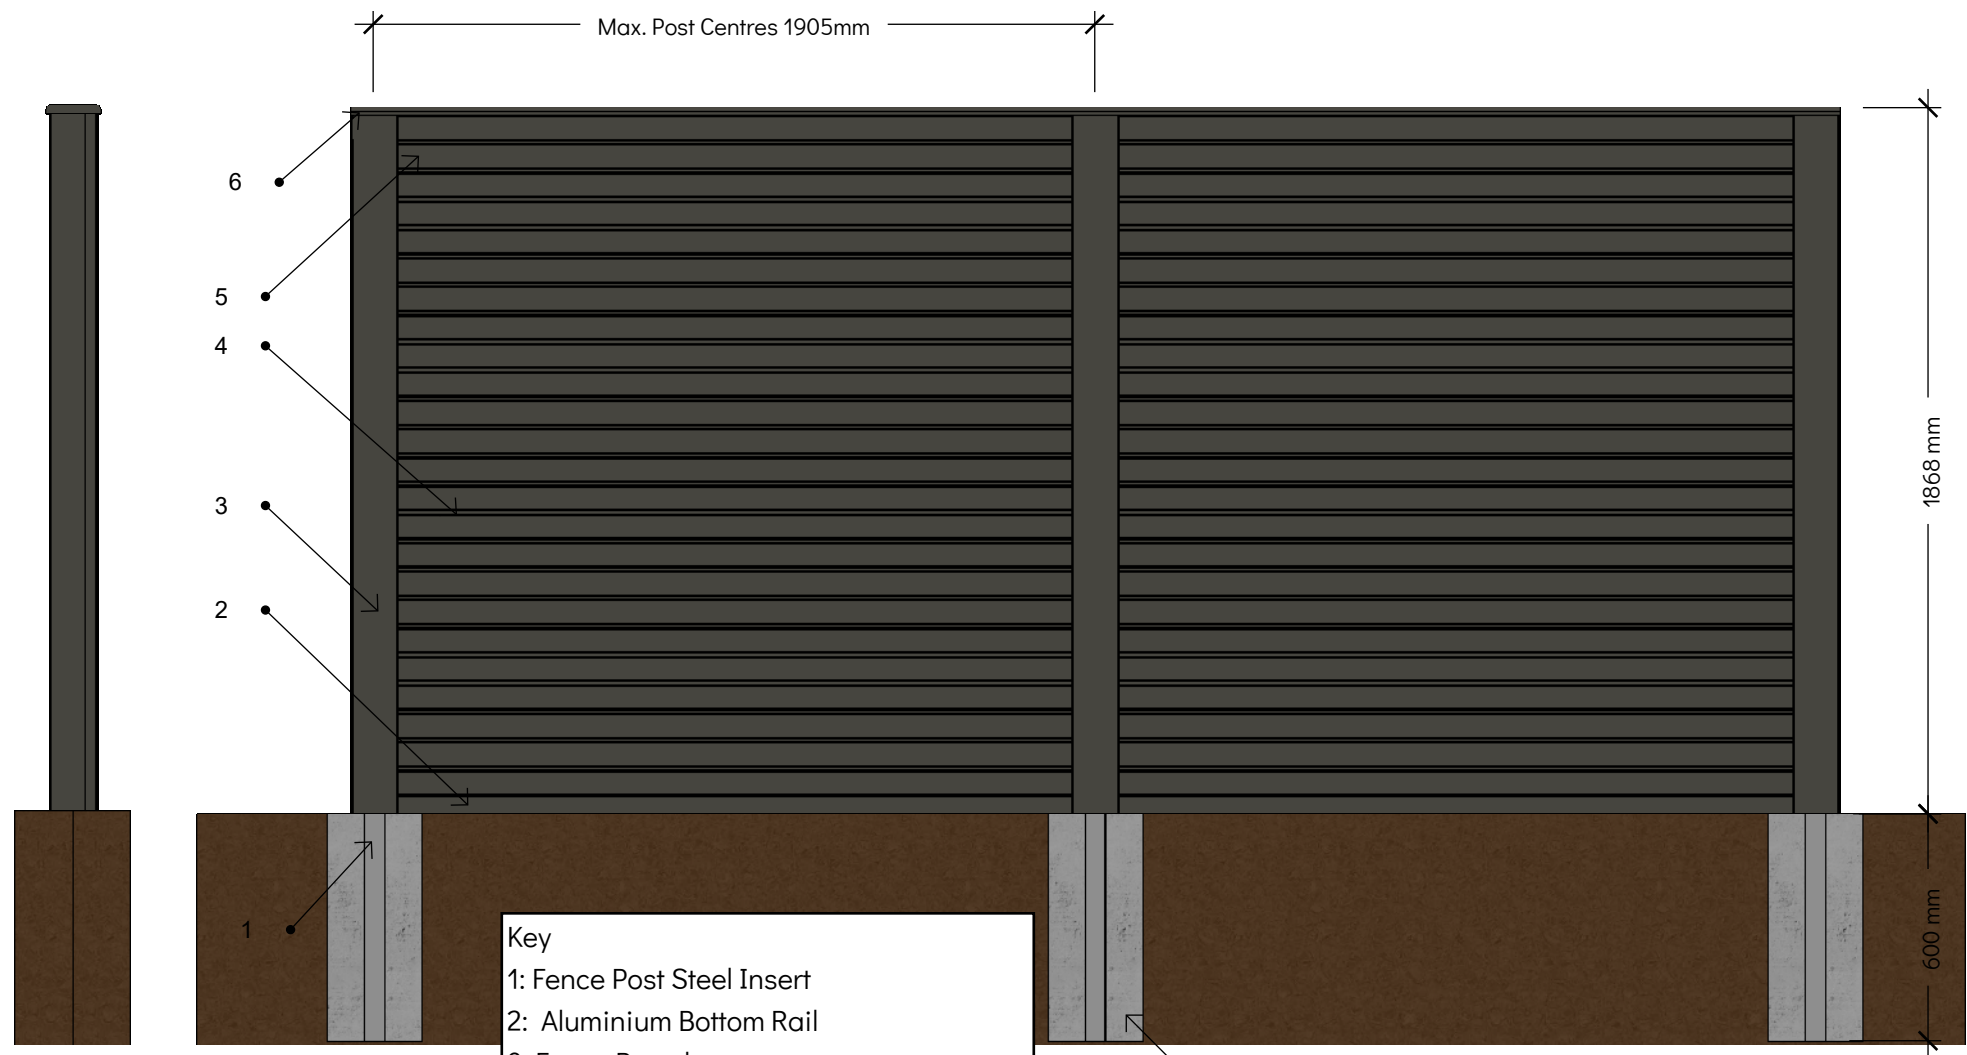

Section

Iso
Scale 1:1

Ecoscape Clarity Fence Full Top Cap / Fence Post Capping Board

Material: Wood Plastic Composite

Finish: Brushed Finish

Product Variants:

	Charcoal	Graphite	Walnut
4000mm	ECOFTCCH4000	ECOFTCGR4000	ECOFTCWN4000
2000mm	ECOFTCCH2000	ECOFTCGR2000	ECOFTCXWN2000

Plan View

Scale: 1:20

Iso View
Scale: 1:50

Bolt Down Support Detail
(capping rail + bolts hidden)
Scale 1:5 © 2022 Ecoscape UK Ltd

Side View

Front View
(With section through foundation)

- Key
- 1: Fence Post Steel Insert
 - 2: Aluminium Bottom Rail
 - 3: Fence Board
 - 4: Fence End Post
 - 5: Fence Top Board
 - 6: Fence Full Top Cap / Fence Post Capping Board
 - 7: Fence Inter Post
 - 8: Concrete Footing

Plan View

Scale: 1:20

Iso View
Scale: 1:50

Bolt Down Support Detail
(capping rail hidden)

Scale 1:5 © 2022 Ecoscape UK Ltd

Ecoscape Assembled Fence Heights: 4ft; 5ft; 6ft

"4 Foot" Fence:

Qty	Component	Assembled Height	Component Total Height
1no.	Fence Bottom Rail	45mm	45mm
7no.	Fence Panel	150mm	1050mm
1no.	Top Fence Panel	140mm	140mm
Fence Height (excluding post & caps)			1235mm

"5 Foot" Fence:

Qty	Component	Assembled Height	Component Total Height
1no.	Fence Bottom Rail	50mm	45mm
9no.	Fence Panel	150mm	1350mm
1no.	Top Fence Panel	140mm	140mm
Fence Height (excluding post & caps)			1535mm