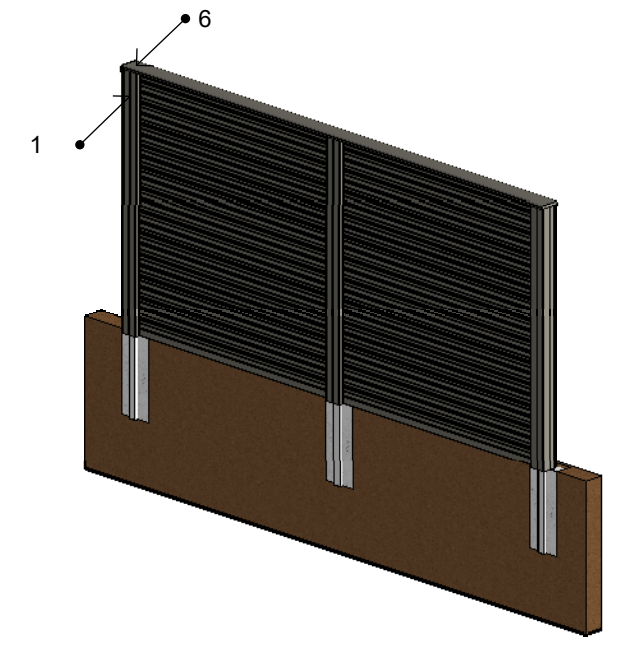

Section

Iso
Scale 1:1

Ecoscape Clarity Fence Full Top Cap / Fence Post Capping Board

Material: Wood Plastic Composite

Finish: Brushed Finish

Product Variants:

	Charcoal	Graphite	Walnut
4000mm	ECOFTCCH4000	ECOFTCGR4000	ECOFTCWN4000
2000mm	ECOFTCCH2000	ECOFTCGR2000	ECOFTCXWN2000

© 2022 Ecoscape UK Ltd

Side View

Front View

Key

- 1: Fence End Post
- 2: Aluminium Bottom Rail
- 3: Fence Board
- 4: Fence End Post
- 5: Fence Top Board
- 6: Fence Full Top Cap / Fence Post Capping Board
- 7: Fence Inter Post

Plan View

Scale: 1:20

Iso View
Scale: 1:50

Bolt Down Support Detail
(capping rail + bolts hidden)
Scale 1:5 © 2022 Ecoscape UK Ltd

Side View

Front View
(With section through foundation)

- Key
- 1: Fence Post Steel Insert
 - 2: Aluminium Bottom Rail
 - 3: Fence Board
 - 4: Fence End Post
 - 5: Fence Top Board
 - 6: Fence Full Top Cap / Fence Post Capping Board
 - 7: Fence Inter Post
 - 8: Concrete Footing

Plan View

Scale: 1:20

Iso View
Scale: 1:50

Bolt Down Support Detail
(capping rail hidden)

Scale 1:5 © 2022 Ecoscape UK Ltd

Ecoscape Assembled Fence Heights: 4ft; 5ft; 6ft

"4 Foot" Fence:

Qty	Component	Assembled Height	Component Total Height
1no.	Fence Bottom Rail	45mm	45mm
7no.	Fence Panel	150mm	1050mm
1no.	Top Fence Panel	140mm	140mm
Fence Height (excluding post & caps)			1235mm