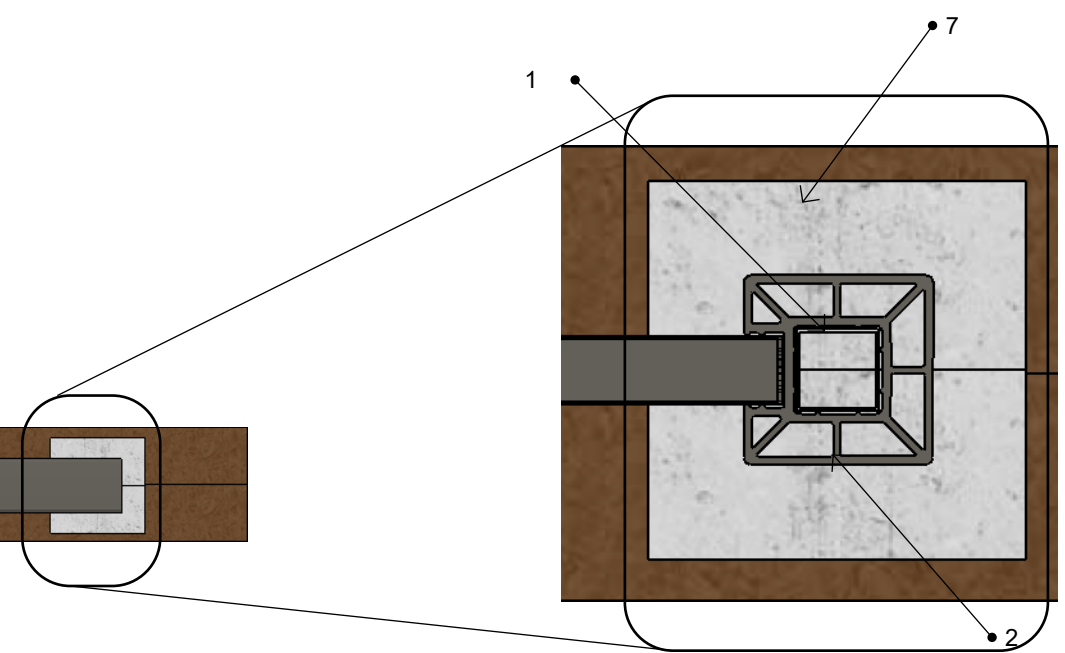

Plan View

Scale: 1:20

Iso View
Scale: 1:50

Bolt Down Support Detail
(capping rail + bolts hidden)
Scale 1:5 © 2022 Ecoscape UK Ltd

Side View

Front View
(With section through foundation)

- Key
- 1: Fence Post Steel Insert
 - 2: Aluminium Bottom Rail
 - 3: Fence Board
 - 4: Fence End Post
 - 5: Fence Top Board
 - 6: Fence Full Top Cap / Fence Post Capping Board
 - 7: Fence Inter Post
 - 8: Concrete Footing

Plan View

Scale: 1:20

Iso View
Scale: 1:50

Bolt Down Support Detail
(capping rail hidden)

Scale 1:5 © 2022 Ecoscape UK Ltd

Ecoscape Assembled Fence Heights: 4ft; 5ft; 6ft

"4 Foot" Fence:

Qty	Component	Assembled Height	Component Total Height
1no.	Fence Bottom Rail	45mm	45mm
7no.	Fence Panel	150mm	1050mm
1no.	Top Fence Panel	140mm	140mm
Fence Height (excluding post & caps)			1235mm

"5 Foot" Fence:

Qty	Component	Assembled Height	Component Total Height
1no.	Fence Bottom Rail	50mm	45mm
9no.	Fence Panel	150mm	1350mm
1no.	Top Fence Panel	140mm	140mm
Fence Height (excluding post & caps)			1535mm