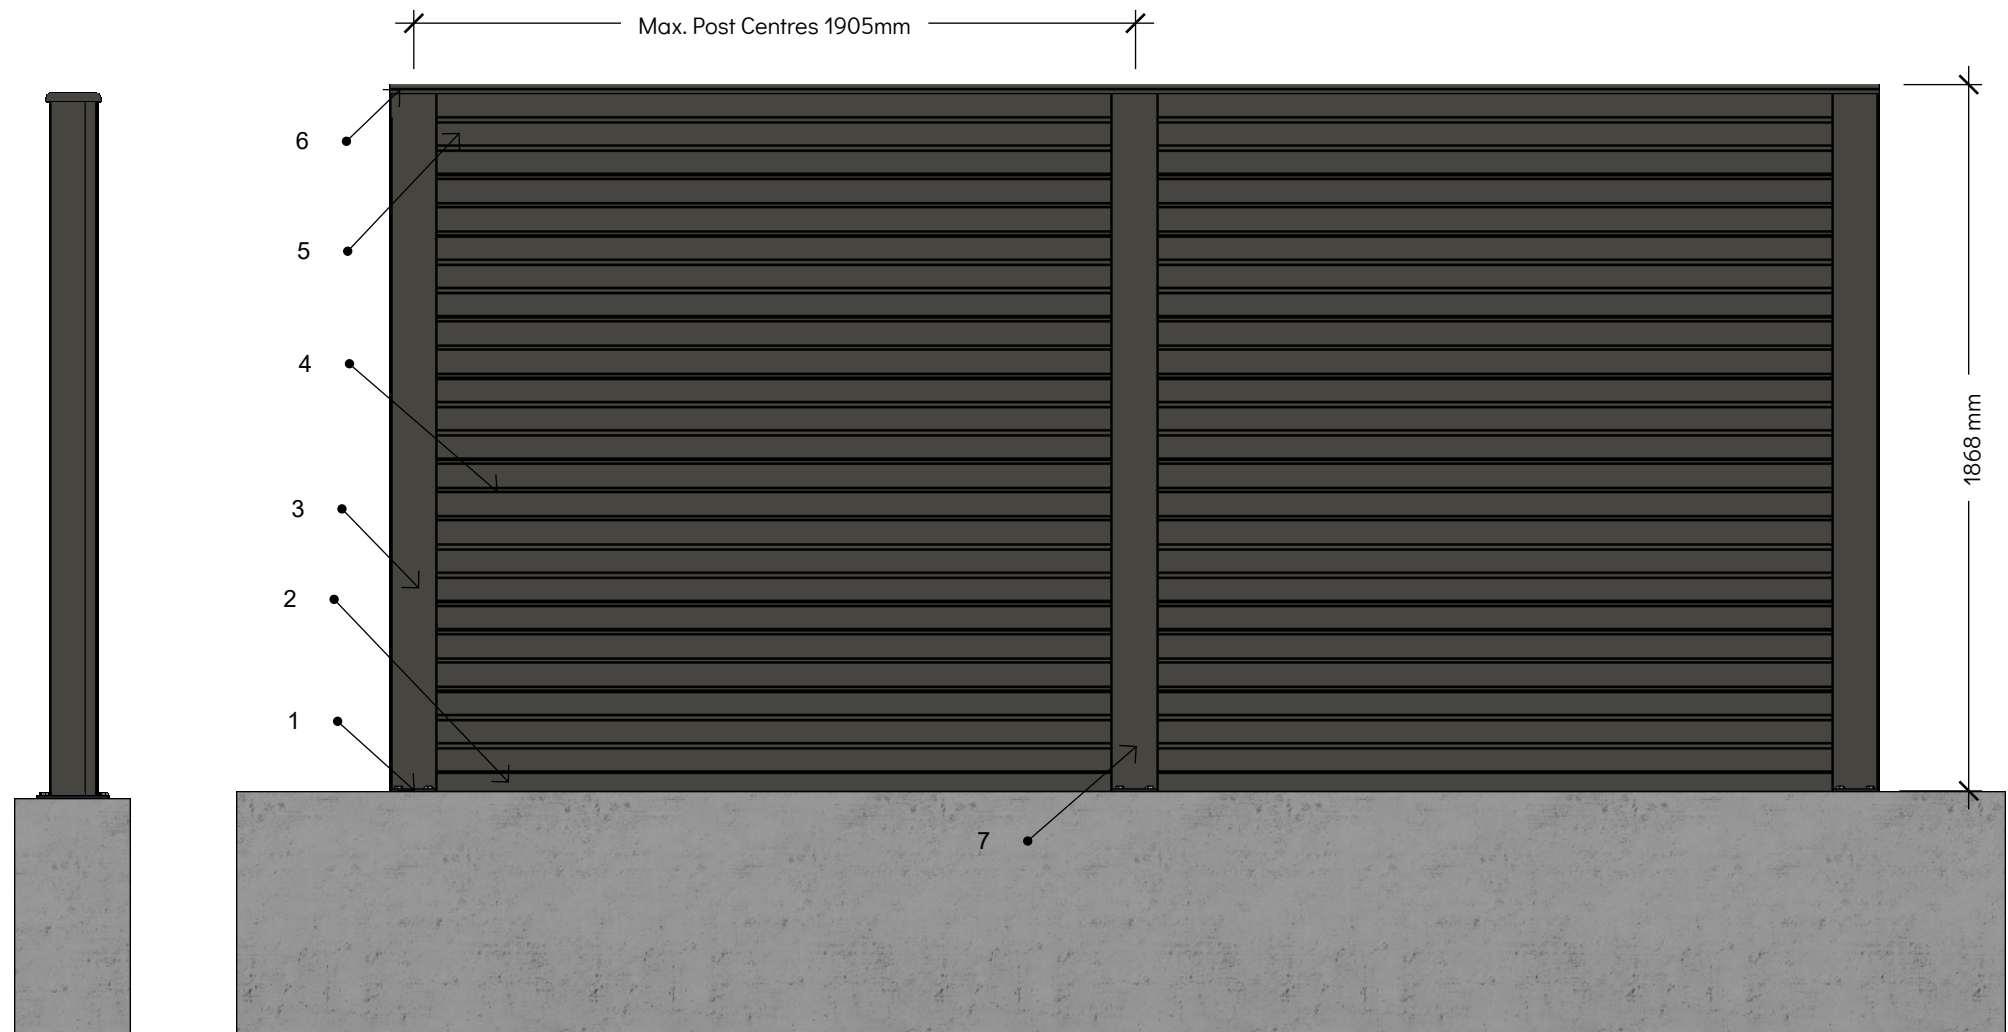

Section

Iso
Scale 1:1

Ecoscape Clarity Fence Full Top Cap / Fence Post Capping Board

Material: Wood Plastic Composite

Finish: Brushed Finish

Product Variants:

	Charcoal	Graphite	Walnut
4000mm	ECOFTCCH4000	ECOFTCGR4000	ECOFTCWN4000
2000mm	ECOFTCCH2000	ECOFTCGR2000	ECOFTCXWN2000

© 2022 Ecoscape UK Ltd

Side View

Front View

Key

- 1: Fence End Post
- 2: Aluminium Bottom Rail
- 3: Fence Board
- 4: Fence End Post
- 5: Fence Top Board
- 6: Fence Full Top Cap / Fence Post Capping Board
- 7: Fence Inter Post

Plan View

Scale: 1:20

Iso View
Scale: 1:50

Bolt Down Support Detail
(capping rail + bolts hidden)
Scale 1:5 © 2022 Ecoscape UK Ltd

Side View

Front View
(With section through foundation)

- Key
- 1: Fence Post Steel Insert
 - 2: Aluminium Bottom Rail
 - 3: Fence Board
 - 4: Fence End Post
 - 5: Fence Top Board
 - 6: Fence Full Top Cap / Fence Post Capping Board
 - 7: Fence Inter Post
 - 8: Concrete Footing

Plan View

Scale: 1:20

Iso View
Scale: 1:50

Bolt Down Support Detail
(capping rail hidden)

Scale 1:5 © 2022 Ecoscape UK Ltd

Ecoscape Assembled Fence Heights: 4ft; 5ft; 6ft

"4 Foot" Fence:

Qty	Component	Assembled Height	Component Total Height
1no.	Fence Bottom Rail	45mm	45mm
7no.	Fence Panel	150mm	1050mm
1no.	Top Fence Panel	140mm	140mm
Fence Height (excluding post & caps)			1235mm