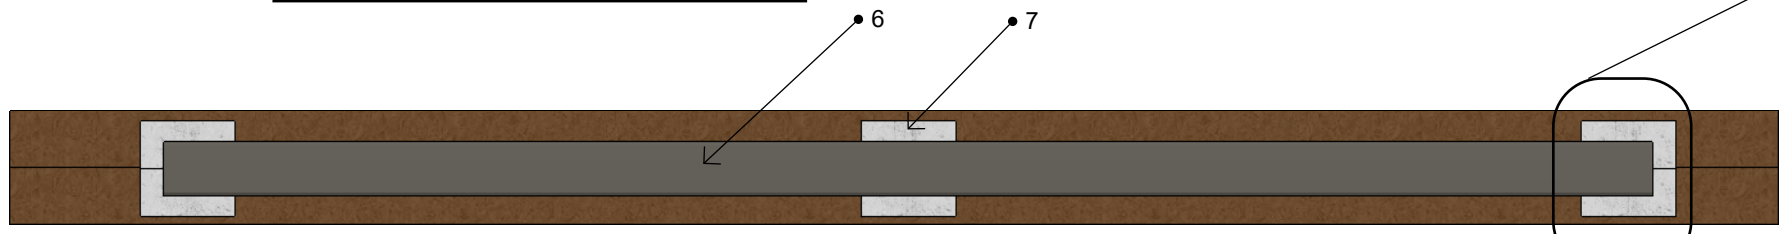

© 2022 Ecoscape UK Ltd

Side View

Front View

Key

- 1: Fence End Post
- 2: Aluminium Bottom Rail
- 3: Fence Board
- 4: Fence End Post
- 5: Fence Top Board
- 6: Fence Full Top Cap / Fence Post Capping Board
- 7: Fence Inter Post

Plan View

Scale: 1:20

Iso View
Scale: 1:50

Bolt Down Support Detail
(capping rail + bolts hidden)
Scale 1:5 © 2022 Ecoscape UK Ltd

Side View

Front View
(With section through foundation)

- Key
- 1: Fence Post Steel Insert
 - 2: Aluminium Bottom Rail
 - 3: Fence Board
 - 4: Fence End Post
 - 5: Fence Top Board
 - 6: Fence Full Top Cap / Fence Post Capping Board
 - 7: Fence Inter Post
 - 8: Concrete Footing

Plan View

Scale: 1:20

Iso View
Scale: 1:50

Bolt Down Support Detail
(capping rail hidden)

Scale 1:5 © 2022 Ecoscape UK Ltd

Ecoscape Assembled Fence Heights: 4ft; 5ft; 6ft

"4 Foot" Fence:

Qty	Component	Assembled Height	Component Total Height
1no.	Fence Bottom Rail	45mm	45mm
7no.	Fence Panel	150mm	1050mm
1no.	Top Fence Panel	140mm	140mm
Fence Height (excluding post & caps)			1235mm