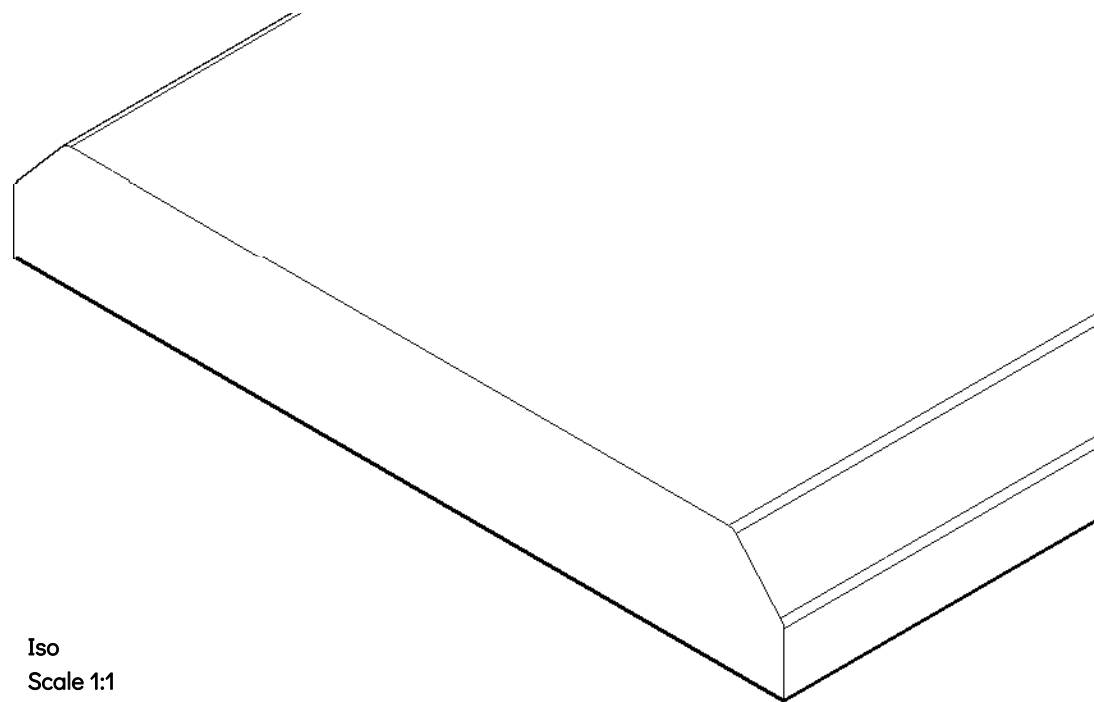

Section

Iso
Scale 1:1

Ecoscape Clarity Fence Full Top Cap / Fence Post Capping Board

Material: Wood Plastic Composite

Finish: Brushed Finish

Product Variants:

	Charcoal	Graphite	Walnut
4000mm	ECOFTCCH4000	ECOFTCGR4000	ECOFTCWN4000
2000mm	ECOFTCCH2000	ECOFTCGR2000	ECOFTCXWN2000

Plan View

Scale: 1:20

Iso View
Scale: 1:50

Bolt Down Support Detail
(capping rail + bolts hidden)
Scale 1:5 © 2022 Ecoscape UK Ltd

Side View

Front View
(With section through foundation)

- Key
- 1: Fence Post Steel Insert
 - 2: Aluminium Bottom Rail
 - 3: Fence Board
 - 4: Fence End Post
 - 5: Fence Top Board
 - 6: Fence Full Top Cap / Fence Post Capping Board
 - 7: Fence Inter Post
 - 8: Concrete Footing

Plan View

Scale: 1:20

Iso View
Scale: 1:50

Bolt Down Support Detail
(capping rail hidden)

Scale 1:5 © 2022 Ecoscape UK Ltd

Ecoscape Assembled Fence Heights: 4ft; 5ft; 6ft

"4 Foot" Fence:

Qty	Component	Assembled Height	Component Total Height
1no.	Fence Bottom Rail	45mm	45mm
7no.	Fence Panel	150mm	1050mm
1no.	Top Fence Panel	140mm	140mm
Fence Height (excluding post & caps)			1235mm