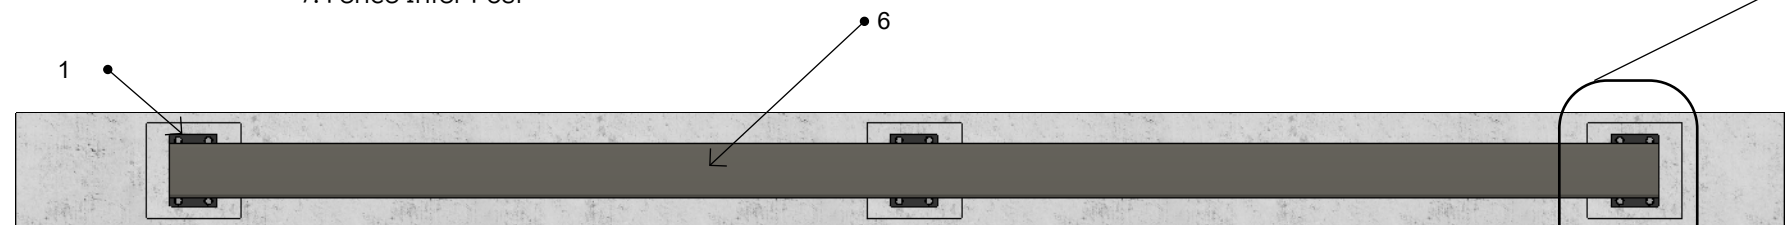

© 2022 Ecoscape UK Ltd

Side View

Front View

Key

- 1: Fence End Post
- 2: Aluminium Bottom Rail
- 3: Fence Board
- 4: Fence End Post
- 5: Fence Top Board
- 6: Fence Full Top Cap / Fence Post Capping Board
- 7: Fence Inter Post

Plan View

Scale: 1:20

Iso View
Scale: 1:50

Bolt Down Support Detail
(capping rail + bolts hidden)
Scale 1:5 © 2022 Ecoscape UK Ltd

Side View

Front View
(With section through foundation)

- Key
- 1: Fence Post Steel Insert
 - 2: Aluminium Bottom Rail
 - 3: Fence Board
 - 4: Fence End Post
 - 5: Fence Top Board
 - 6: Fence Full Top Cap / Fence Post Capping Board
 - 7: Fence Inter Post
 - 8: Concrete Footing

Plan View

Scale: 1:20

Iso View
Scale: 1:50

Bolt Down Support Detail
(capping rail hidden)

Scale 1:5 © 2022 Ecoscape UK Ltd

Ecoscape Assembled Fence Heights: 4ft; 5ft; 6ft

"4 Foot" Fence:

Qty	Component	Assembled Height	Component Total Height
1no.	Fence Bottom Rail	45mm	45mm
7no.	Fence Panel	150mm	1050mm
1no.	Top Fence Panel	140mm	140mm
Fence Height (excluding post & caps)			1235mm