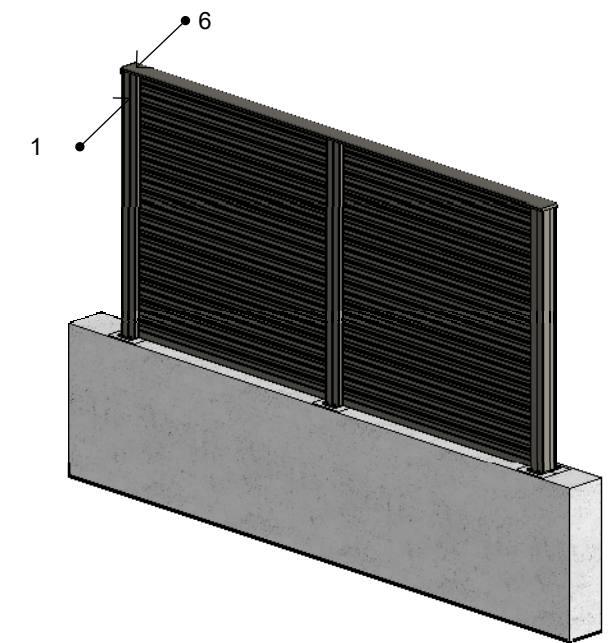

Section

Iso
Scale 1:1

Ecoscape Clarity Fence Full Top Cap / Fence Post Capping Board

Material: Wood Plastic Composite

Finish: Brushed Finish

Product Variants:

	Charcoal	Graphite	Walnut
4000mm	ECOFTCCH4000	ECOFTCGR4000	ECOFTCWN4000
2000mm	ECOFTCCH2000	ECOFTCGR2000	ECOFTCXWN2000

© 2022 Ecoscape UK Ltd

Side View

Front View

Key

- 1: Fence End Post
- 2: Aluminium Bottom Rail
- 3: Fence Board
- 4: Fence End Post
- 5: Fence Top Board
- 6: Fence Full Top Cap / Fence Post Capping Board
- 7: Fence Inter Post

Plan View

Scale: 1:20

Iso View
Scale: 1:50

Bolt Down Support Detail
(capping rail + bolts hidden)
Scale 1:5 © 2022 Ecoscape UK Ltd

Side View

Front View
(With section through foundation)

- Key
- 1: Fence Post Steel Insert
 - 2: Aluminium Bottom Rail
 - 3: Fence Board
 - 4: Fence End Post
 - 5: Fence Top Board
 - 6: Fence Full Top Cap / Fence Post Capping Board
 - 7: Fence Inter Post
 - 8: Concrete Footing

Plan View

Scale: 1:20

Iso View
Scale: 1:50

Bolt Down Support Detail
(capping rail hidden)

Scale 1:5 © 2022 Ecoscape UK Ltd

Ecoscape Assembled Fence Heights: 4ft; 5ft; 6ft

"4 Foot" Fence:

Qty	Component	Assembled Height	Component Total Height
1no.	Fence Bottom Rail	45mm	45mm
7no.	Fence Panel	150mm	1050mm
1no.	Top Fence Panel	140mm	140mm
Fence Height (excluding post & caps)			1235mm