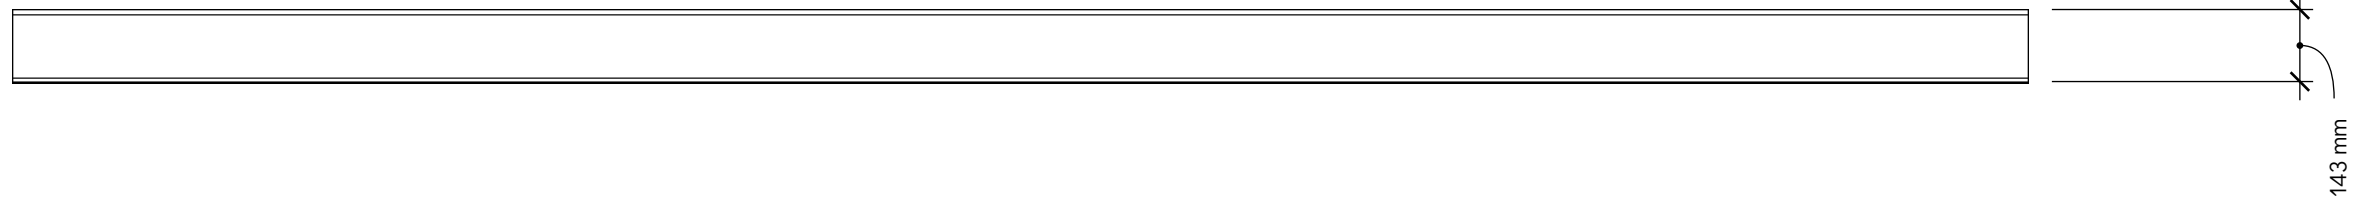

Section

Iso
Scale 1:1

Ecoscape Clarity Fence Full Top Cap / Fence Post Capping Board

Material: Wood Plastic Composite

Finish: Brushed Finish

Product Variants:

	Charcoal	Graphite	Walnut
4000mm	ECOFTCCH4000	ECOFTCGR4000	ECOFTCWN4000
2000mm	ECOFTCCH2000	ECOFTCGR2000	ECOFTCXWN2000

Plan View

Scale: 1:20

Iso View
Scale: 1:50

Bolt Down Support Detail
(capping rail hidden)

Scale 1:5 © 2022 Ecoscape UK Ltd

Ecoscape Assembled Fence Heights: 4ft; 5ft; 6ft

"4 Foot" Fence:

Qty	Component	Assembled Height	Component Total Height
1no.	Fence Bottom Rail	45mm	45mm
7no.	Fence Panel	150mm	1050mm
1no.	Top Fence Panel	140mm	140mm
Fence Height (excluding post & caps)			1235mm