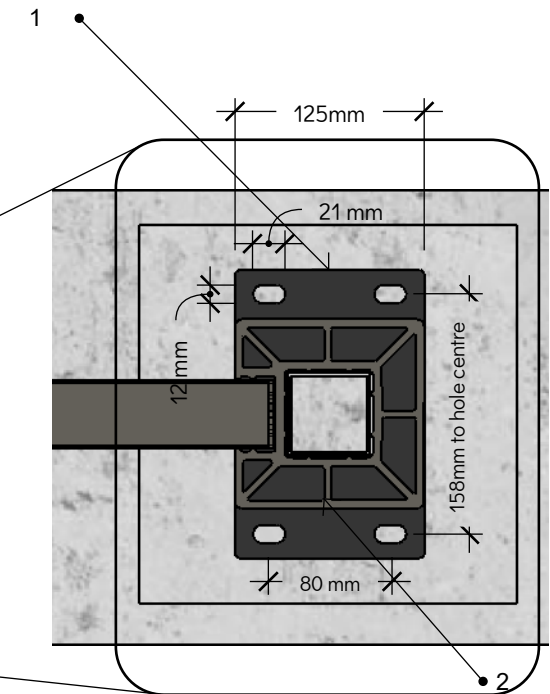

© 2022 Ecoscape UK Ltd

Side View

Front View

Key

- 1: Fence End Post
- 2: Aluminium Bottom Rail
- 3: Fence Board
- 4: Fence End Post
- 5: Fence Top Board
- 6: Fence Full Top Cap / Fence Post Capping Board
- 7: Fence Inter Post

Plan View

Scale: 1:20

Iso View
Scale: 1:50

Bolt Down Support Detail
(capping rail + bolts hidden)
Scale 1:5 © 2022 Ecoscape UK Ltd

Side View

Front View
(With section through foundation)

- Key
- 1: Fence Post Steel Insert
 - 2: Aluminium Bottom Rail
 - 3: Fence Board
 - 4: Fence End Post
 - 5: Fence Top Board
 - 6: Fence Full Top Cap / Fence Post Capping Board
 - 7: Fence Inter Post
 - 8: Concrete Footing

Plan View

Scale: 1:20

Iso View
Scale: 1:50

Bolt Down Support Detail
(capping rail hidden)

Scale 1:5 © 2022 Ecoscape UK Ltd

Ecoscape Assembled Fence Heights: 4ft; 5ft; 6ft

"4 Foot" Fence:

Qty	Component	Assembled Height	Component Total Height
1no.	Fence Bottom Rail	45mm	45mm
7no.	Fence Panel	150mm	1050mm
1no.	Top Fence Panel	140mm	140mm
Fence Height (excluding post & caps)			1235mm

"5 Foot" Fence:

Qty	Component	Assembled Height	Component Total Height
1no.	Fence Bottom Rail	50mm	45mm
9no.	Fence Panel	150mm	1350mm
1no.	Top Fence Panel	140mm	140mm
Fence Height (excluding post & caps)			1535mm