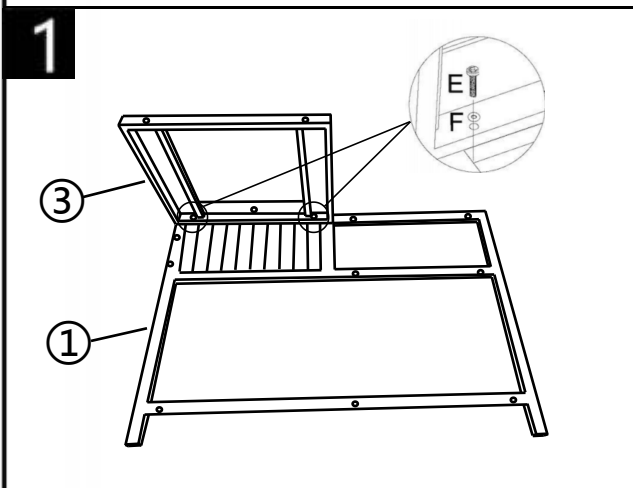

Outdoor Kitchen Sink Unit

Assembly Instructions

Outdoor Kitchen Sink Unit

Assembly Instructions

No.		Qty	No.		Qty
1		1	E	 M6*35	10
2		1	E1	 M6*65	4
3		1	E2	 M6*20	2
4		1	E3	 M6*40	10
5		1	F	 M6	26
6		1	G	 S4-M6	1
7		1	H		1
8		1	I		1

Outdoor Kitchen Sink Unit

Assembly Instructions

Tip - Do not fully tighten the bolts until the item is fully assembled