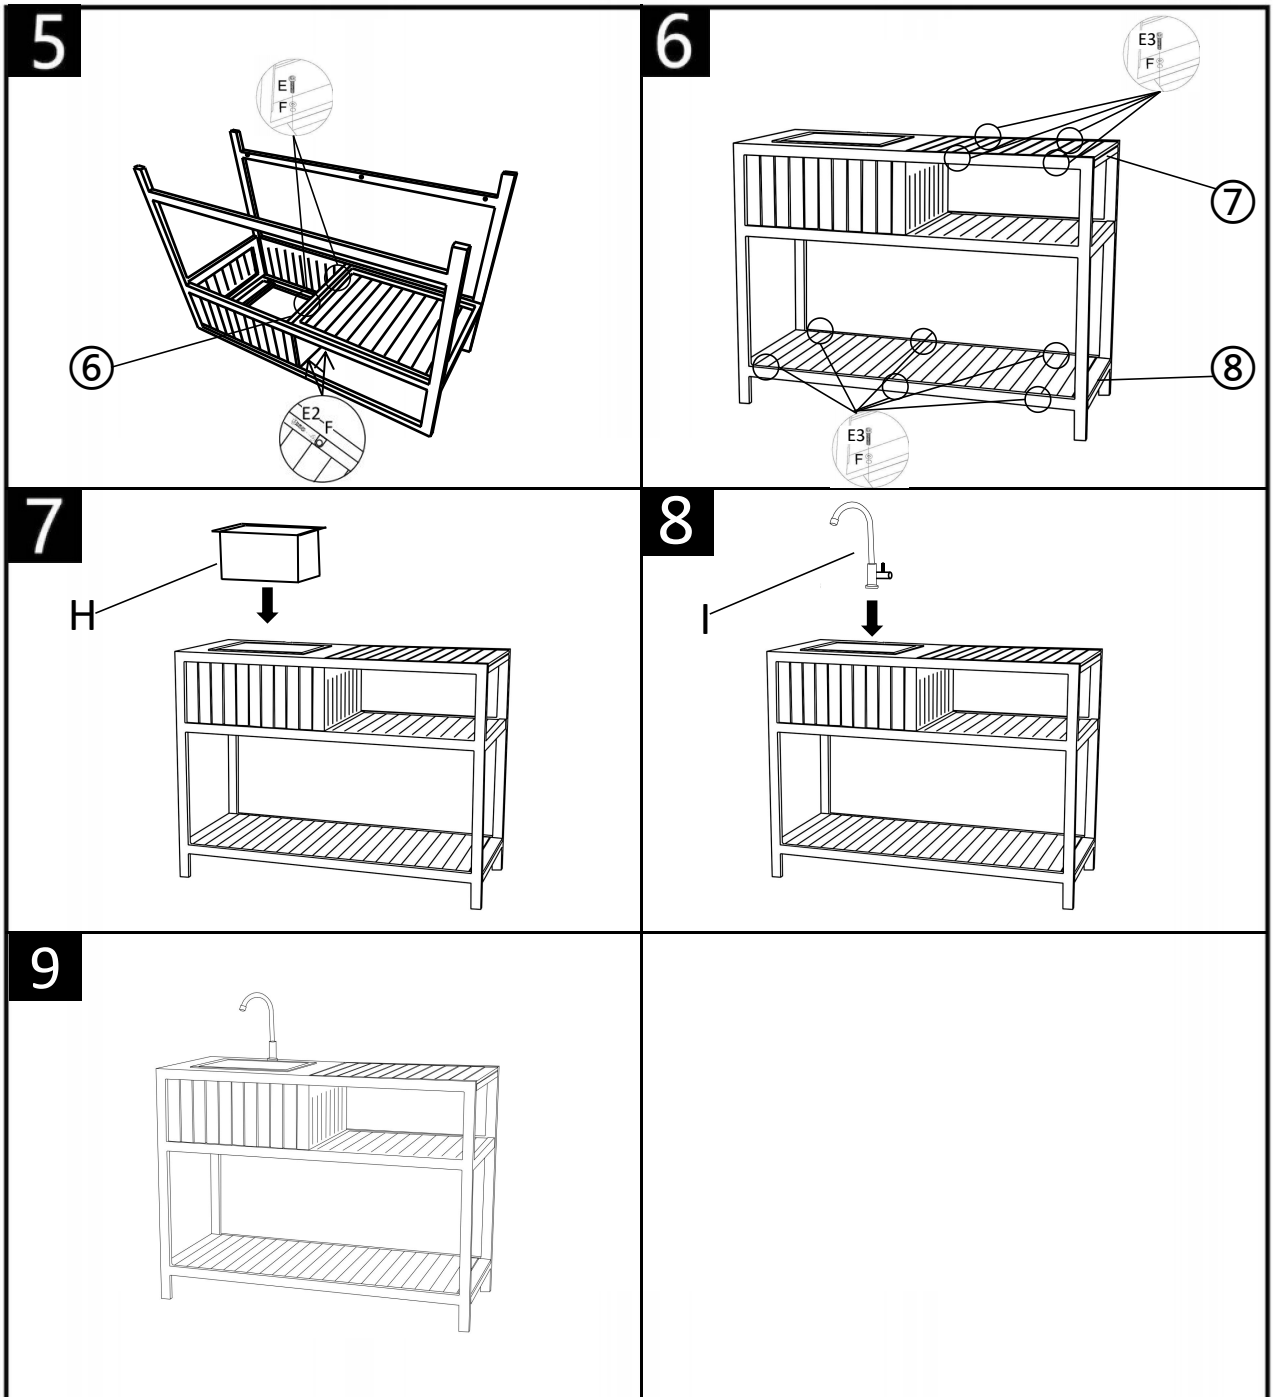

Outdoor Kitchen Sink Unit

Assembly Instructions

Outdoor Kitchen Sink Unit

Assembly Instructions

No.		Qty	No.		Qty
1		1	E	 M6*35	10
2		1	E1	 M6*65	4
3		1	E2	 M6*20	2
4		1	E3	 M6*40	10
5		1	F	 M6	26
6		1	G	 S4-M6	1
7		1	H		1
8		1	I		1

Outdoor Kitchen Sink Unit

Assembly Instructions

Tip - Do not fully tighten the bolts until the item is fully assembled