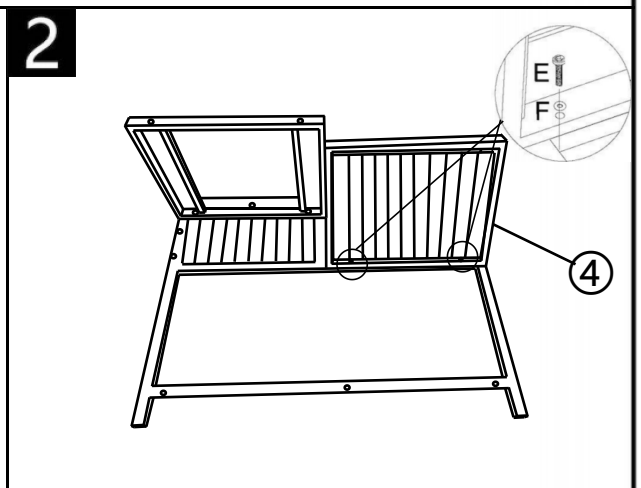

Outdoor Kitchen Sink Unit

Assembly Instructions

Outdoor Kitchen Sink Unit

Assembly Instructions

No.		Qty	No.		Qty
1		1	E	 M6*35	10
2		1	E1	 M6*65	4
3		1	E2	 M6*20	2
4		1	E3	 M6*40	10
5		1	F	 M6	26
6		1	G	 S4-M6	1
7		1	H		1
8		1	I		1

Outdoor Kitchen Sink Unit

Assembly Instructions

Tip - Do not fully tighten the bolts until the item is fully assembled