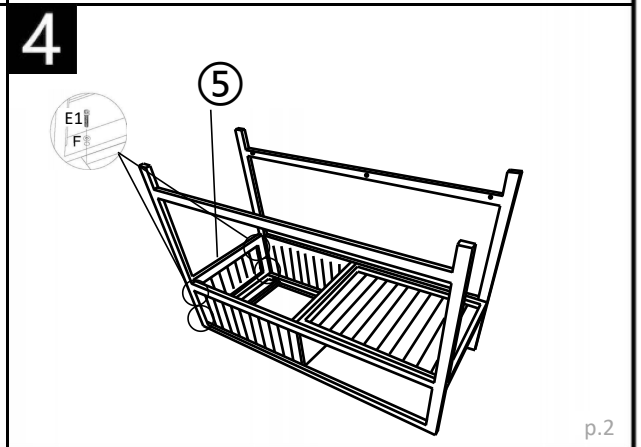

Outdoor Kitchen Sink Unit

Assembly Instructions

Outdoor Kitchen Sink Unit

Assembly Instructions

No.		Qty	No.		Qty
1		1	E	 M6*35	10
2		1	E1	 M6*65	4
3		1	E2	 M6*20	2
4		1	E3	 M6*40	10
5		1	F	 M6	26
6		1	G	 S4-M6	1
7		1	H		1
8		1	I		1

Outdoor Kitchen Sink Unit

Assembly Instructions

Tip - Do not fully tighten the bolts until the item is fully assembled