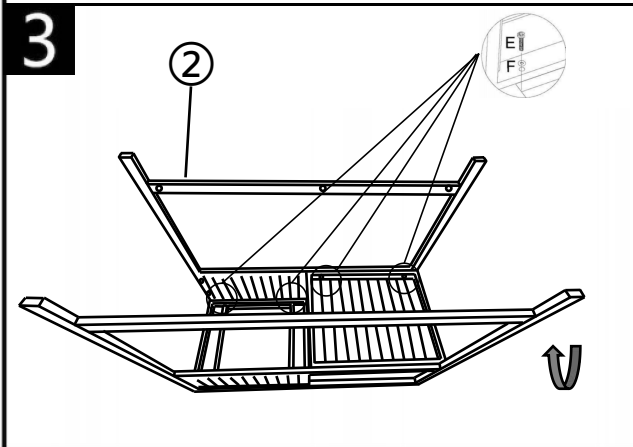

Outdoor Kitchen Sink Unit

Assembly Instructions

Outdoor Kitchen Sink Unit

Assembly Instructions

No.		Qty	No.		Qty
1		1	E	 M6*35	10
2		1	E1	 M6*65	4
3		1	E2	 M6*20	2
4		1	E3	 M6*40	10
5		1	F	 M6	26
6		1	G	 S4-M6	1
7		1	H		1
8		1	I		1

Outdoor Kitchen Sink Unit

Assembly Instructions

Tip - Do not fully tighten the bolts until the item is fully assembled