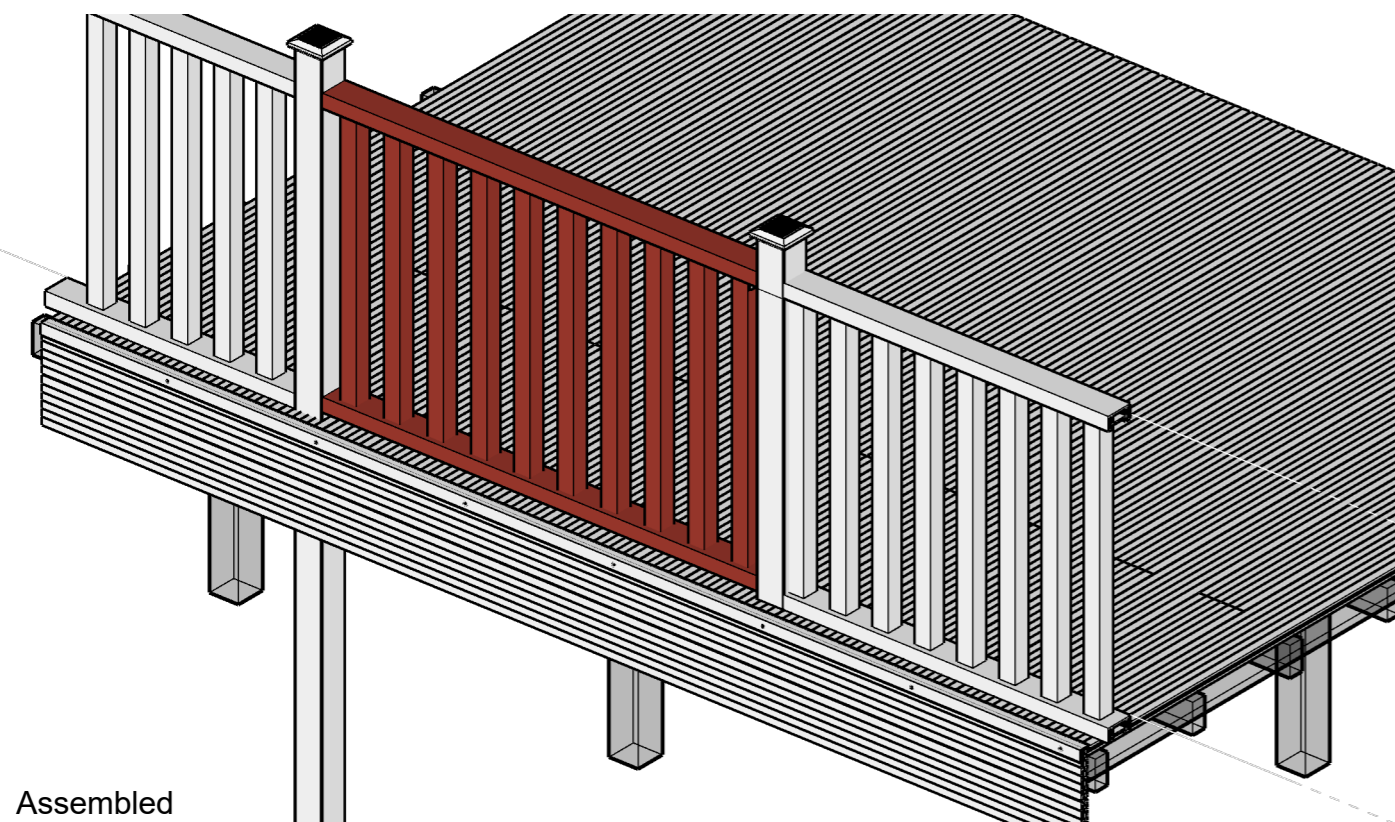

Kit Part 1: EC-BALUSTRADE - GR/CC/WN/AS

CONTENTS:

2 no: Handrails - ECO09-GR/CC/WN/AS

1640 x 93 x 45mm

10 no: Spindles - ECO11-GR/CC/WN/AS

900 x 54 x 54mm

20 no: Spindle Inserts - ECO09SI

37.5 x 37.5 x 15mm

2no: L-Brackets - ECO09LB

50 x 50 x 40mm

Assembled View

Kit Part 2A: EC-BALUSTRADE-FMP - GR/CC/WN/AS

CONTENTS:

1 no: 2400mm Newel - ECO07-GR/CC/WN/AS
2400 x 95 x 95mm

1 no: Post Cap - ECO10-GR/CC/WN/AS
115 x 115 x 50mm

Assembled
View

Exploded
View

Kit Part 2B: EC-BALUSTRADE-SMP - GR/CC/WN/AS

CONTENTS:

1 no: 1150mm Newel - Newel-1150-GR/CC/WN/AS
1150 x 95 x 95mm

1 no: Post Cap - ECO10-GR/CC/WN/AS
115 x 115 x 50mm

1no. Bolt Down Support for Newel - ECO09BD
700 x 95 x 95mm

Assembled
View

Exploded
View