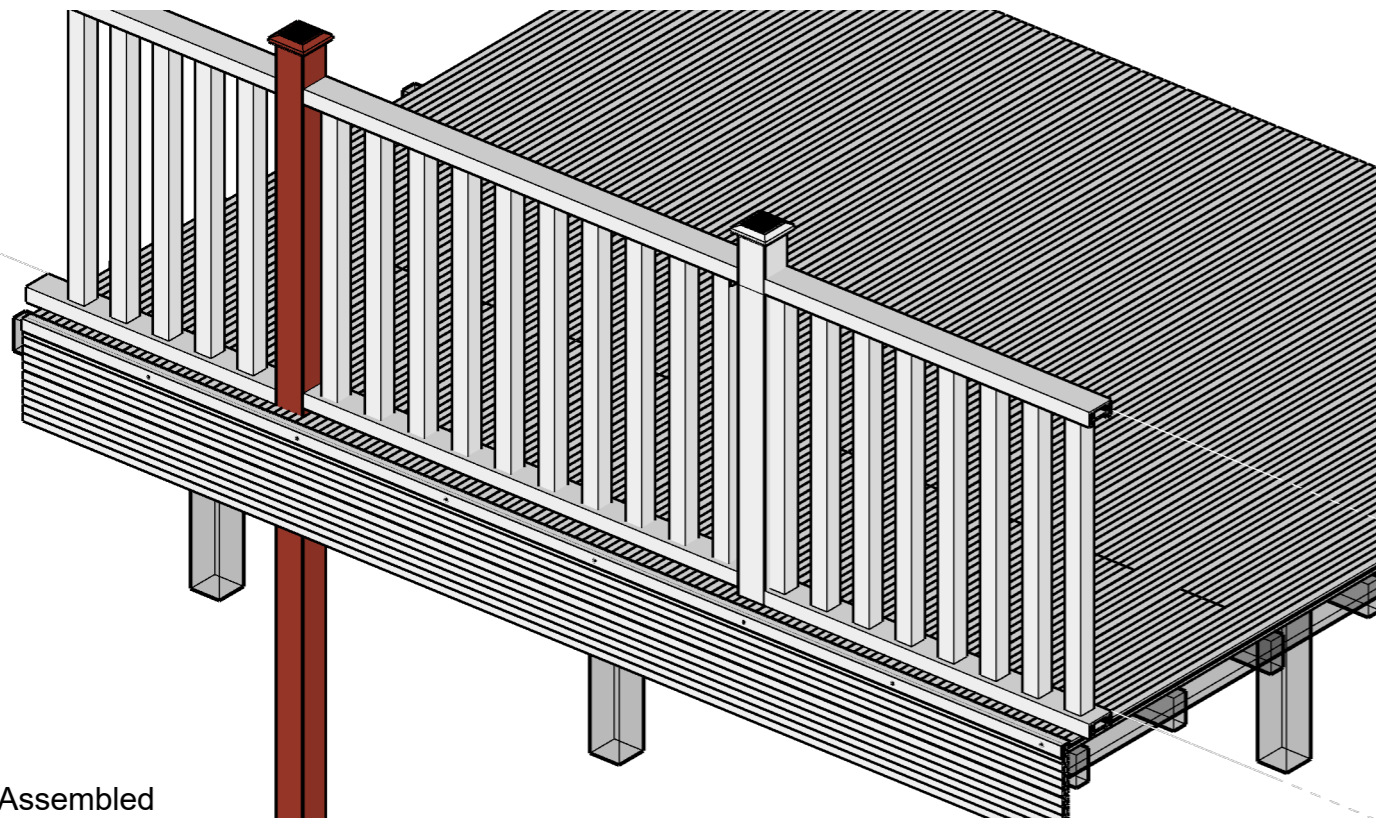

Kit Part 1: EC-BALUSTRADE - GR/CC/WN/AS

CONTENTS:

2 no: Handrails - ECO09-GR/CC/WN/AS

1640 x 93 x 45mm

10 no: Spindles - ECO11-GR/CC/WN/AS

900 x 54 x 54mm

20 no: Spindle Inserts - ECO09SI

37.5 x 37.5 x 15mm

2no: L-Brackets - ECO09LB

50 x 50 x 40mm

Assembled View

Kit Part 2A: EC-BALUSTRADE-FMP - GR/CC/WN/AS

CONTENTS:

1 no: 2400mm Newel - ECO07-GR/CC/WN/AS
2400 x 95 x 95mm

1 no: Post Cap - ECO10-GR/CC/WN/AS
115 x 115 x 50mm

Assembled
View

Exploded
View

Kit Part 2B: EC-BALUSTRADE-SMP - GR/CC/WN/AS

CONTENTS:

1 no: 1150mm Newel - Newel-1150-GR/CC/WN/AS
1150 x 95 x 95mm

1 no: Post Cap - ECO10-GR/CC/WN/AS
115 x 115 x 50mm

1no. Bolt Down Support for Newel - ECO09BD
700 x 95 x 95mm

Assembled
View

Exploded
View