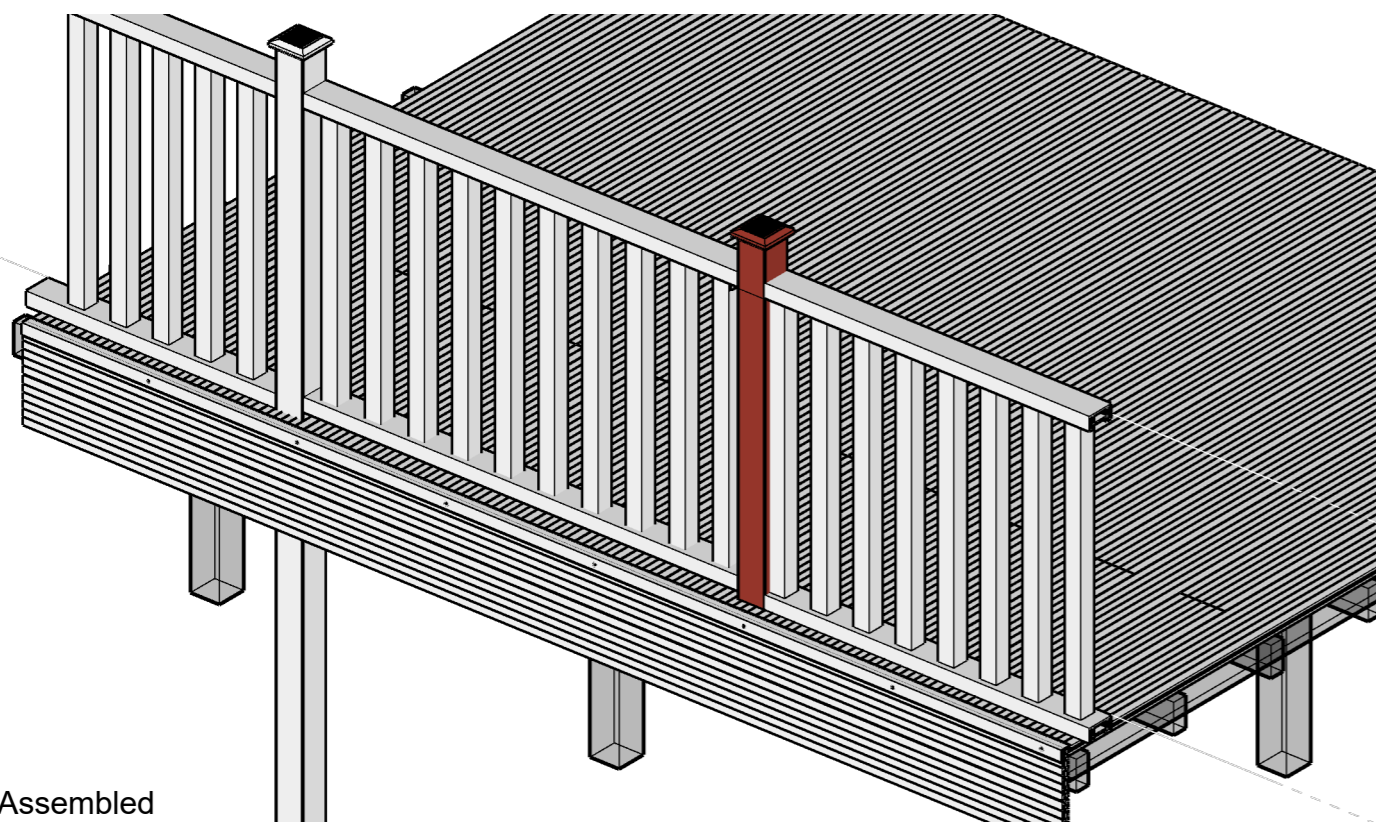

Kit Part 1: EC-BALUSTRADE - GR/CC/WN/AS

CONTENTS:

2 no: Handrails - ECO09-GR/CC/WN/AS

1640 x 93 x 45mm

10 no: Spindles - ECO11-GR/CC/WN/AS

900 x 54 x 54mm

20 no: Spindle Inserts - ECO09SI

37.5 x 37.5 x 15mm

Assembled
View

Exploded
View

Kit Part 2B: EC-BALUSTRADE-SMP - GR/CC/WN/AS

CONTENTS:

1 no: 1150mm Newel - Newel-1150-GR/CC/WN/AS
1150 x 95 x 95mm

1 no: Post Cap - ECO10-GR/CC/WN/AS
115 x 115 x 50mm

1no. Bolt Down Support for Newel - ECO09BD
700 x 95 x 95mm

Assembled
View

Exploded
View