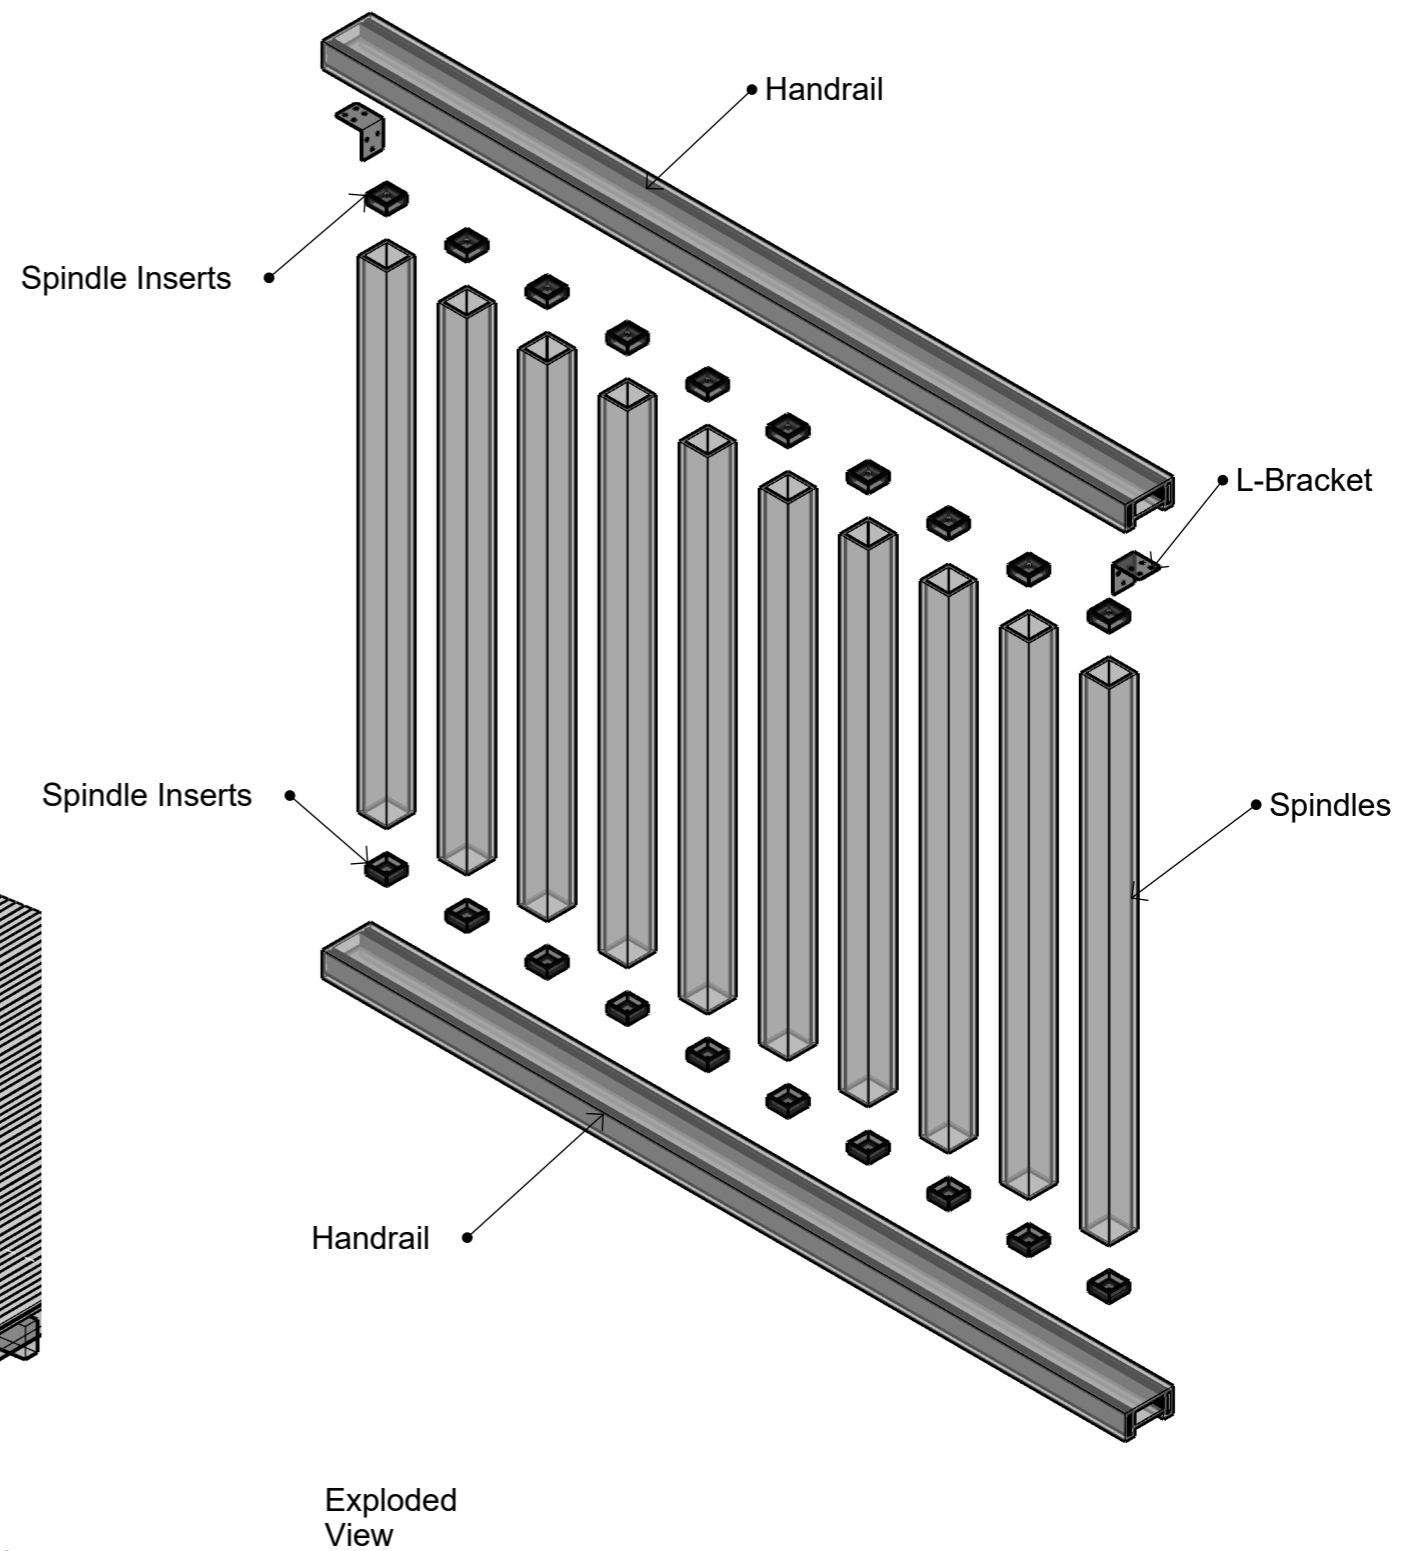

Kit Part 1: EC-BALUSTRADE - GR/CC/WN/AS

CONTENTS:

2 no: Handrails - ECO09-GR/CC/WN/AS

1640 x 93 x 45mm

10 no: Spindles - ECO11-GR/CC/WN/AS

900 x 54 x 54mm

20 no: Spindle Inserts - ECO09SI

37.5 x 37.5 x 15mm

2no: L-Brackets - ECO09LB

50 x 50 x 40mm

Assembled View

Kit Part 2A: EC-BALUSTRADE-FMP - GR/CC/WN/AS

CONTENTS:

1 no: 2400mm Newel - ECO07-GR/CC/WN/AS
2400 x 95 x 95mm

1 no: Post Cap - ECO10-GR/CC/WN/AS
115 x 115 x 50mm

Assembled
View

Exploded
View

Kit Part 2B: EC-BALUSTRADE-SMP - GR/CC/WN/AS

CONTENTS:

1 no: 1150mm Newel - Newel-1150-GR/CC/WN/AS
1150 x 95 x 95mm

1 no: Post Cap - ECO10-GR/CC/WN/AS
115 x 115 x 50mm

1no. Bolt Down Support for Newel - ECO09BD
700 x 95 x 95mm

Assembled
View

Exploded
View