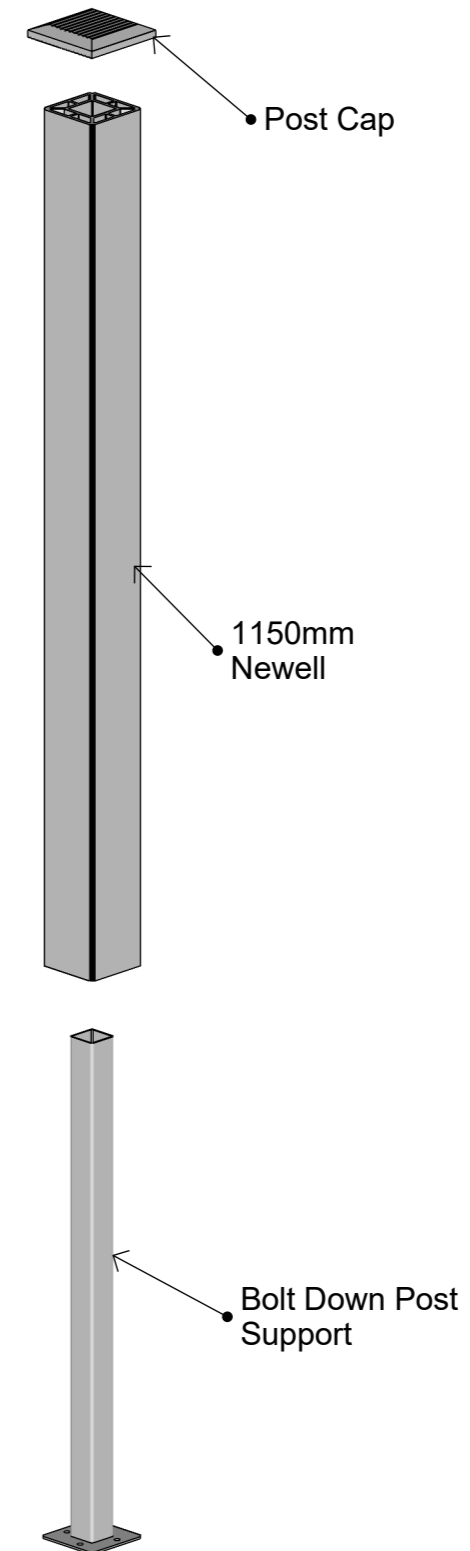

Kit Part 1: EC-BALUSTRADE - GR/CC/WN/AS

CONTENTS:

2 no: Handrails - ECO09-GR/CC/WN/AS

1640 x 93 x 45mm

10 no: Spindles - ECO11-GR/CC/WN/AS

900 x 54 x 54mm

20 no: Spindle Inserts - ECO09SI

37.5 x 37.5 x 15mm

2no: L-Brackets - ECO09LB

50 x 50 x 40mm

Assembled View

Kit Part 2A: EC-BALUSTRADE-FMP - GR/CC/WN/AS

CONTENTS:

1 no: 2400mm Newel - ECO07-GR/CC/WN/AS
2400 x 95 x 95mm

1 no: Post Cap - ECO10-GR/CC/WN/AS
115 x 115 x 50mm

Assembled
View

Exploded
View

Kit Part 2B: EC-BALUSTRADE-SMP - GR/CC/WN/AS

CONTENTS:

1 no: 1150mm Newel - Newel-1150-GR/CC/WN/AS
1150 x 95 x 95mm

1 no: Post Cap - ECO10-GR/CC/WN/AS
115 x 115 x 50mm

1no. Bolt Down Support for Newel - ECO09BD
700 x 95 x 95mm

Assembled
View

Exploded
View