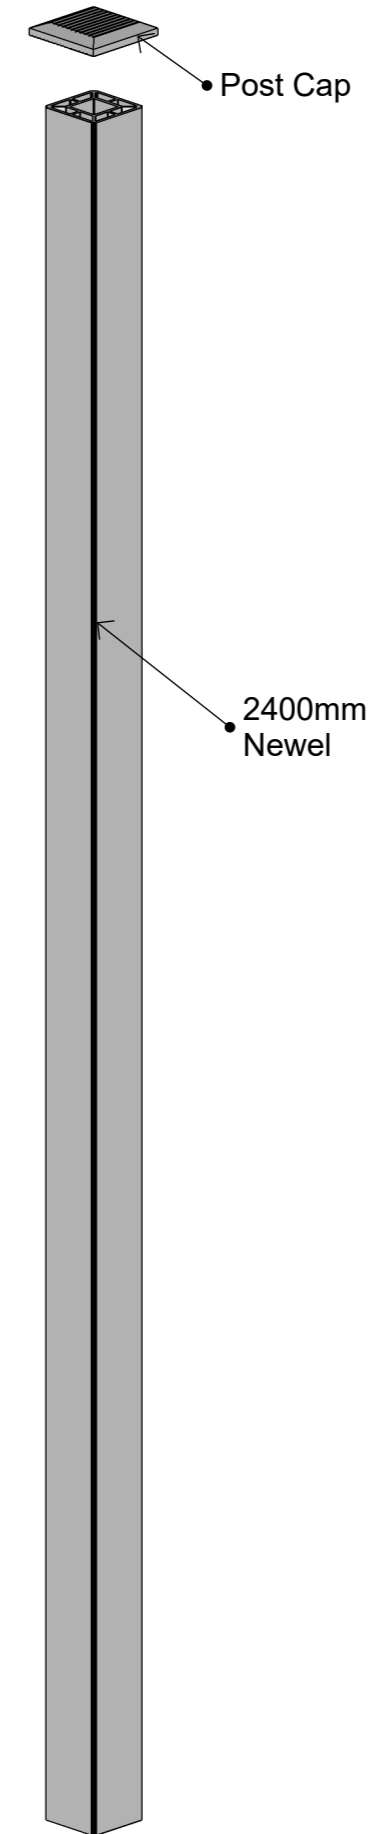

Kit Part 1: EC-BALUSTRADE - GR/CC/WN/AS

CONTENTS:

2 no: Handrails - ECO09-GR/CC/WN/AS

1640 x 93 x 45mm

10 no: Spindles - ECO11-GR/CC/WN/AS

900 x 54 x 54mm

20 no: Spindle Inserts - ECO09SI

37.5 x 37.5 x 15mm

2no: L-Brackets - ECO09LB

50 x 50 x 40mm

Assembled View

Kit Part 2A: EC-BALUSTRADE-FMP - GR/CC/WN/AS

CONTENTS:

1 no: 2400mm Newel - ECO07-GR/CC/WN/AS
2400 x 95 x 95mm

1 no: Post Cap - ECO10-GR/CC/WN/AS
115 x 115 x 50mm

Assembled
View

Exploded
View

Kit Part 2B: EC-BALUSTRADE-SMP - GR/CC/WN/AS

CONTENTS:

1 no: 1150mm Newel - Newel-1150-GR/CC/WN/AS
1150 x 95 x 95mm

1 no: Post Cap - ECO10-GR/CC/WN/AS
115 x 115 x 50mm

1no. Bolt Down Support for Newel - ECO09BD
700 x 95 x 95mm

Assembled
View

Exploded
View