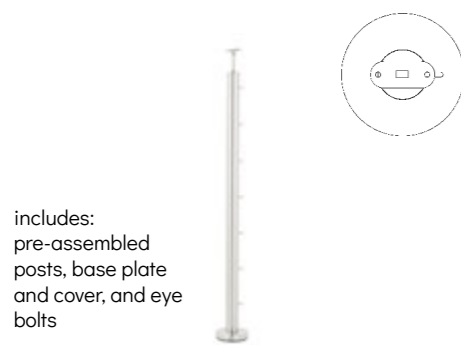

# Stainless Steel + Wire

316 Marine Grade Stainless Steel - Handrail Optional  
Supplied with pre-assembled posts including 7 wires

Our Stainless Steel + Wire balustrade system is supplied with eyehooks already installed, ready to take.  
Our swageless fixing system takes the pain out of installing wire rope - with no need for a hydraulic crimper.

Wire Rope 50m x 3mm Dia.  
Product Code: ECOWRPW350  
Colour: Satin Stainless / Black  
Material: 316 Stainless Steel  
Size: 10m x 3mm dia.  
Weight: 0.05kg per m

Wire Rope 100m x 3mm Dia.  
Product Code: ECOWRPW3100  
Colour: Satin Stainless / Black  
Material: 316 Stainless Steel  
Size: 10m x 3mm dia.  
Weight: 0.05kg per m

Swageless Turnbuckle Connector  
Product Code: ECOWRBSTB; ECOWRBSTBBK  
Colour: Satin Stainless / Black  
Material: 316 Stainless Steel  
Size: 145 x 8mm (for 3mm dia. wire)  
Weight: 0.13kg

includes:  
pre-assembled  
posts, base plate  
and cover, and eye  
bolts

End/Mid Post, w/ 7no. eye bolts, 48.3mm  
Product Code:  
ECOWRBEMP7; ECOWRBEMP7BK  
Colour: Satin Stainless / Black  
Material: Grade 316 Stainless Steel  
Size: 1052 x 42.4mm dia.  
Weight: 3.7kg

includes:  
pre-assembled  
posts, base plate  
and cover, and eye  
bolts