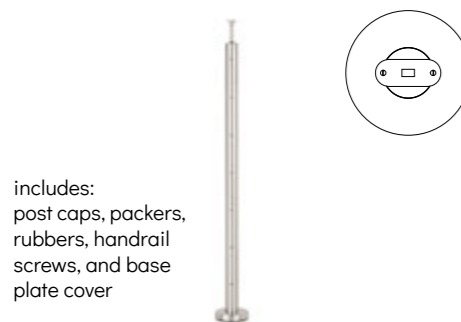

End/Mid Post, w/ 7no. eye bolts, 48.3mm  
Product Code:  
ECOWRBEMP7; ECOWRBEMP7BK  
Colour: Satin Stainless / Black  
Material: Grade 316 Stainless Steel  
Size: 1052 x 42.4mm dia.  
Weight: 3.7kg

includes:  
pre-assembled  
posts, base plate  
and cover, and eye  
bolts

Mid Post, w/ 14no. eye bolts, 48.3mm  
Product Code:  
ECOWRBEMP14; ECOWRBEMP14BK  
Colour: Satin Stainless / Black  
Material: Grade 316 Stainless Steel  
Size: 1052 x 42.4mm dia.  
Weight: 3.7kg

includes:  
pre-assembled  
posts, base plate  
and cover, and eye  
bolts

Square Corner Post, Base Fix  
Product Code:  
ECOABCP1100; ECOABCP1100BK  
Colour: Satin Stainless / Black  
Material: Grade 316 Stainless Steel  
Size: 1052 x 42.4mm dia.  
Weight: 3.7kg

Swageless Plain buckle Connector  
Product Code:  
ECOWRBSPB; ECOWRBSPBBK  
Colour: Satin Stainless / Black  
Material: 316 Stainless Steel  
Size: 55 x 12.5mm (for 3mm dia. wire)  
Weight: 0.04kg

Eye Bolt for Stainless Steel  
Product Code:  
ECOABEP1100; ECOABEP1100BK  
Colour: Satin Stainless / Black  
Material: 316 Stainless Steel  
Size: 6.4m dia. eye X M6 bolt  
Weight: 0.01kg

Round Handrail, 6m  
Product Code:  
ECOSSB48HR6; ECOSSB48HR6BK  
Colour: Satin Stainless / Black  
Material: 316 Stainless Steel  
Size: 3000 x 48.3mm dia.  
Weight: 13.89kg