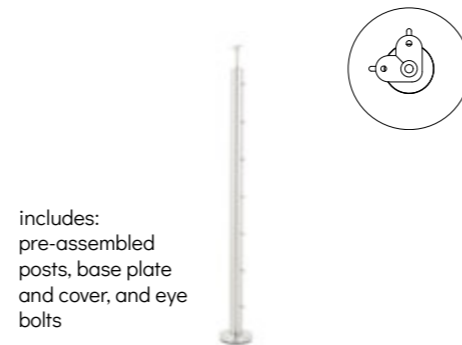

Wire Rope 50m x 3mm Dia.  
Product Code: ECOWRPW350  
Colour: Satin Stainless / Black  
Material: 316 Stainless Steel  
Size: 10m x 3mm dia.  
Weight: 0.05kg per m

Wire Rope 100m x 3mm Dia.  
Product Code: ECOWRPW3100  
Colour: Satin Stainless / Black  
Material: 316 Stainless Steel  
Size: 10m x 3mm dia.  
Weight: 0.05kg per m

Swageless Turnbuckle Connector  
Product Code: ECOWRBSTB; ECOWRBSTBBK  
Colour: Satin Stainless / Black  
Material: 316 Stainless Steel  
Size: 145 x 8mm (for 3mm dia. wire)  
Weight: 0.13kg

includes:  
pre-assembled  
posts, base plate  
and cover, and eye  
bolts

End/Mid Post, w/ 7no. eye bolts, 48.3mm  
Product Code:  
ECOWRBEMP7; ECOWRBEMP7BK  
Colour: Satin Stainless / Black  
Material: Grade 316 Stainless Steel  
Size: 1052 x 42.4mm dia.  
Weight: 3.7kg

includes:  
pre-assembled  
posts, base plate  
and cover, and eye  
bolts

Mid Post, w/ 14no. eye bolts, 48.3mm  
Product Code:  
ECOWRBEMP14; ECOWRBEMP14BK  
Colour: Satin Stainless / Black  
Material: Grade 316 Stainless Steel  
Size: 1052 x 42.4mm dia.  
Weight: 3.7kg

includes:  
pre-assembled  
posts, base plate  
and cover, and eye  
bolts