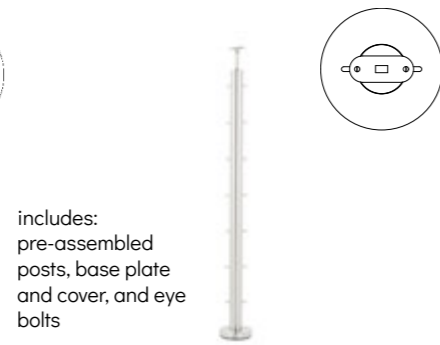

Wire Rope 50m x 3mm Dia.  
Product Code: ECOWRPW350  
Colour: Satin Stainless / Black  
Material: 316 Stainless Steel  
Size: 10m x 3mm dia.  
Weight: 0.05kg per m

Wire Rope 100m x 3mm Dia.  
Product Code: ECOWRPW3100  
Colour: Satin Stainless / Black  
Material: 316 Stainless Steel  
Size: 10m x 3mm dia.  
Weight: 0.05kg per m

Swageless Turnbuckle Connector  
Product Code: ECOWRBSTB; ECOWRBSTBBK  
Colour: Satin Stainless / Black  
Material: 316 Stainless Steel  
Size: 145 x 8mm (for 3mm dia. wire)  
Weight: 0.13kg

includes:  
pre-assembled  
posts, base plate  
and cover, and eye  
bolts

End/Mid Post, w/ 7no. eye bolts, 48.3mm  
Product Code:  
ECOWRBEMP7; ECOWRBEMP7BK  
Colour: Satin Stainless / Black  
Material: Grade 316 Stainless Steel  
Size: 1052 x 42.4mm dia.  
Weight: 3.7kg

includes:  
pre-assembled  
posts, base plate  
and cover, and eye  
bolts

Mid Post, w/ 14no. eye bolts, 48.3mm  
Product Code:  
ECOWRBEMP14; ECOWRBEMP14BK  
Colour: Satin Stainless / Black  
Material: Grade 316 Stainless Steel  
Size: 1052 x 42.4mm dia.  
Weight: 3.7kg

includes:  
pre-assembled  
posts, base plate  
and cover, and eye  
bolts